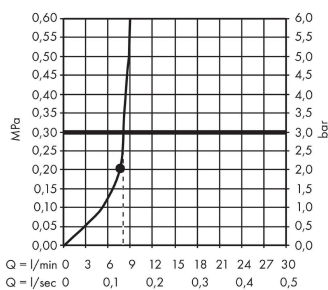

Flowchart

The consumption was measured in combination with the appropriate fittings (thermostat/mixer/in-wall valve) to reflect actual application in practice.