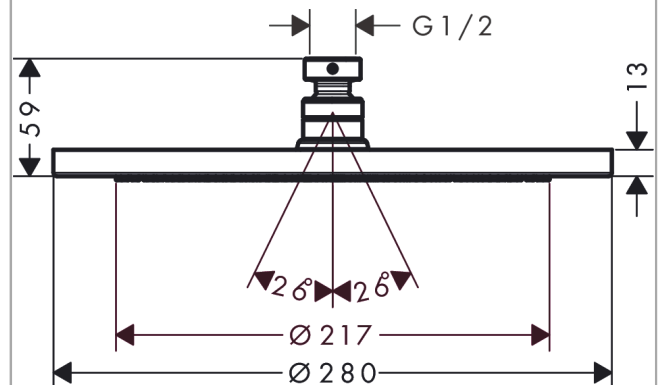

### product features

- shower head size: 280 mm
- spray type: RainAir
- ball-joint: overhead shower angle adjustable
- material spray disc: metal
- maximum flow rate at 3 bar: 8,5 l/min
- flow rate RainAir spray (at 3 bar): 8,5 l/min
- minimum flow pressure: 2 bar
- spray disc removable for cleaning
- installation: ceiling or wall
- connection thread G ½
- connection dimension: DN15
- suitable for continuous flow water heaters

## Scale drawing