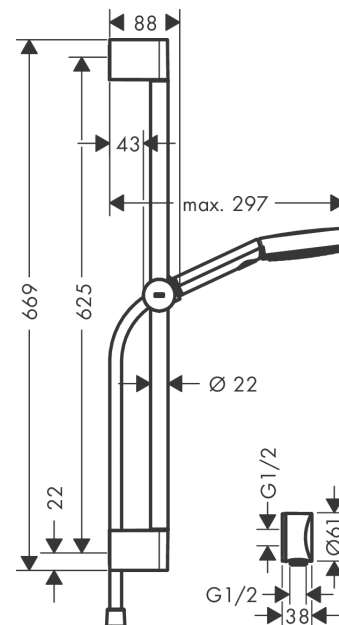

Pulsify S

Shower set 105 1jet with shower bar 65 cm and wall outlet

Finish: **Matt White** Article Number: **24311703**

Description

product features

- consists of: hand shower, shower bar, shower hose, slider, wall connector
- shower head size: 105 mm
- spray type: PowderRain
- maximum flow rate at 3 bar: 7,6 l/min
- minimum flow pressure: 1,2 bar
- operating pressure: min. 1,2 bar/max. 6 bar
- height-adjustable slider with locking push-button slider
- hand shower holder made of plastic/metal
- wall mounting: screw fastening
- wall supports made of plastic
- profile pipe: round
- shower bar diameter: 22 mm
- drilling distance 625 mm
- shower hose with conical nut on both ends
- pivot connector prevents hose from tangling

Technology

Design awards

reddot winner 2021

Certificates / Sustainability

Product image

Scale drawing

Pulsify S

Shower set 105 1jet with shower bar 65 cm and wall outlet

Finish: **Matt White** Article Number: **24311703**

Flowchart