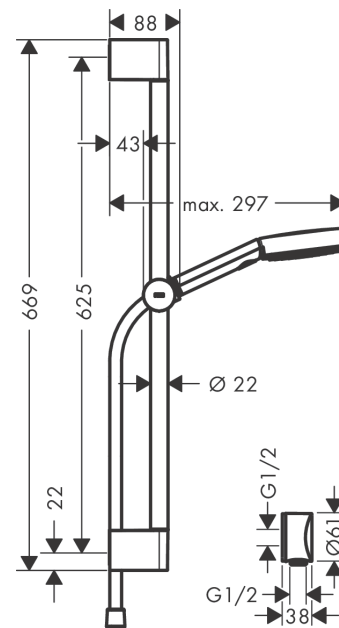

Pulsify S

Shower set 105 1jet with shower bar 65 cm and wall outlet

Finish: **Matt Black** Article Number: **24311673**

Description

product features

- consists of: hand shower, shower bar, shower hose, slider, wall connector
- shower head size: 105 mm
- spray type: PowderRain
- maximum flow rate at 3 bar: 7,6 l/min
- minimum flow pressure: 1,2 bar
- operating pressure: min. 1,2 bar/max. 6 bar
- height-adjustable slider with locking push-button slider
- hand shower holder made of plastic/metal
- wall mounting: screw fastening
- wall supports made of plastic
- profile pipe: round
- shower bar diameter: 22 mm
- drilling distance 625 mm
- shower hose with conical nut on both ends
- pivot connector prevents hose from tangling

Technology

Design awards

reddot winner 2021

Certificates / Sustainability

Product image

Scale drawing

Pulsify S
Shower set 105 1jet with shower bar 65 cm and wall outlet
 Finish: **Matt Black** Article Number: **24311673**

Flowchart