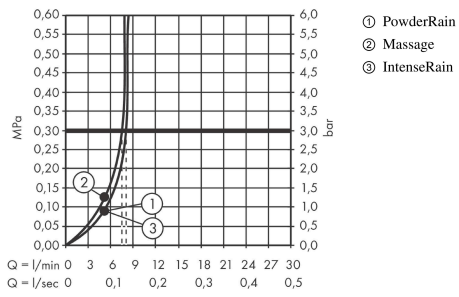

Pulsify Select S
Shower set 105 3jet Relaxation with shower bar 65 cm
 Finish: **Matt White** Article Number: **24161703**

Description

product features

- consists of: hand shower, slider, shower bar, shower hose
- shower head size: 105 mm
- spray type: PowderRain, IntenseRain, Massage spray
- convenient spray selection via Select button
- maximum flow rate at 3 bar: 8,2 l/min
- minimum flow pressure: 1,2 bar
- height-adjustable slider with locking push-button slider
- hand shower holder made of plastic/metal
- wall mounting: screw fastening
- wall supports made of plastic
- profile pipe: round
- pipe length: 669 mm
- shower bar diameter: 22 mm
- drilling distance 625 mm
- shower hose with conical nut on both ends
- pivot connector prevents hose from tangling

Technology

Design awards

reddot winner 2021

Certificates / Sustainability

Product image

Scale drawing

Pulsify Select S
Shower set 105 3jet Relaxation with shower bar 65 cm
 Finish: **Matt White** Article Number: **24161703**

Flowchart

The consumption was measured in combination with the appropriate fittings (thermostat/mixer/in-wall valve) to reflect actual application in practice.