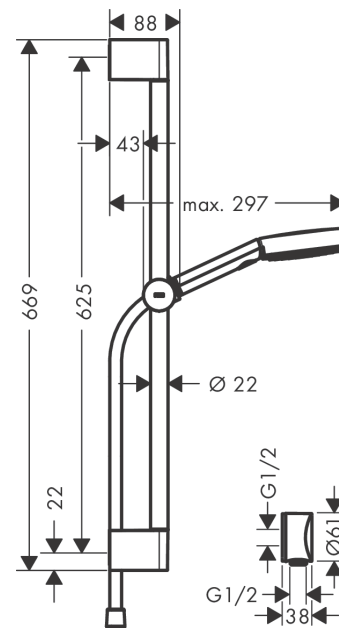

Pulsify Select S
Shower set 105 3jet Relaxation with shower bar 65 cm
 Finish: **Matt White** Article Number: **24161703**

Description

product features

- consists of: hand shower, slider, shower bar, shower hose
- shower head size: 105 mm
- spray type: PowderRain, IntenseRain, Massage spray
- convenient spray selection via Select button
- maximum flow rate at 3 bar: 8,2 l/min
- minimum flow pressure: 1,2 bar
- height-adjustable slider with locking push-button slider
- hand shower holder made of plastic/metal
- wall mounting: screw fastening
- wall supports made of plastic
- profile pipe: round
- pipe length: 669 mm
- shower bar diameter: 22 mm
- drilling distance 625 mm
- shower hose with conical nut on both ends
- pivot connector prevents hose from tangling

Technology

Design awards

reddot winner 2021

Certificates / Sustainability

Product image

Scale drawing

Pulsify Select S
Shower set 105 3jet Relaxation with shower bar 65 cm
 Finish: **Matt White** Article Number: **24161703**

Flowchart

The consumption was measured in combination with the appropriate fittings (thermostat/mixer/in-wall valve) to reflect actual application in practice.