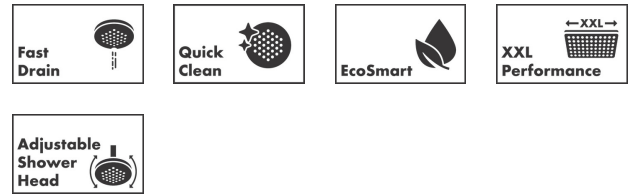

Pulsify S
Overhead shower 260 1jet EcoSmart
 Finish: **Matt White** Article Number: **24141700**

Description

product features

- shower head size: 260 mm
- spray type: PowderRain
- Fast Drain empties the overhead shower from an angle of 10°
- ball-joint: overhead shower angle adjustable
- material spray disc: plastic
- spray disc surface: graphite
- maximum flow rate at 3 bar: 8,4 l/min
- flow rate PowderRain spray (at 3 bar): 8,4 l/min
- function from: 7 l/min
- minimum flow pressure: 0,8 bar
- installation: ceiling or wall
- connection thread G 1/2
- connection dimension: DN15
- suitable for continuous flow water heaters

Technology

Design awards

Certificates / Sustainability

Product image

Scale drawing

Pulsify S
Overhead shower 260 1jet EcoSmart
 Finish: **Matt White** Article Number: **24141700**

Flowchart