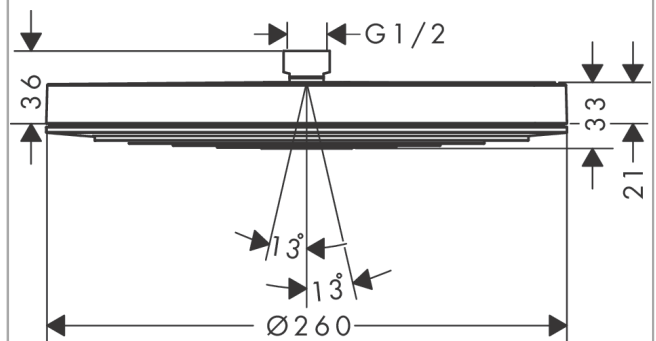

Pulsify S
Overhead shower 260 1jet EcoSmart
 Finish: **Matt White** Article Number: **24141700**

Description

product features

- shower head size: 260 mm
- spray type: PowderRain
- Fast Drain empties the overhead shower from an angle of 10°
- ball-joint: overhead shower angle adjustable
- material spray disc: plastic
- spray disc surface: graphite
- maximum flow rate at 3 bar: 8,4 l/min
- flow rate PowderRain spray (at 3 bar): 8,4 l/min
- function from: 7 l/min
- minimum flow pressure: 0,8 bar
- installation: ceiling or wall
- connection thread G 1/2
- connection dimension: DN15
- suitable for continuous flow water heaters

Technology

Design awards

Certificates / Sustainability

Product image

Scale drawing

Pulsify S
Overhead shower 260 1jet EcoSmart
 Finish: **Matt White** Article Number: **24141700**

Flowchart