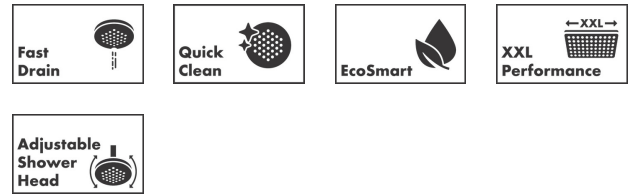

Pulsify S
Overhead shower 260 1jet EcoSmart
Finish: **Matt Black** Article Number: **24141670**

Description

product features

- shower head size: 260 mm
- spray type: PowderRain
- Fast Drain empties the overhead shower from an angle of 10°
- ball-joint: overhead shower angle adjustable
- material spray disc: plastic
- spray disc surface: graphite
- maximum flow rate at 3 bar: 8,4 l/min
- flow rate PowderRain spray (at 3 bar): 8,4 l/min
- function from: 7 l/min
- minimum flow pressure: 0,8 bar
- installation: ceiling or wall
- connection thread G 1/2
- connection dimension: DN15
- suitable for continuous flow water heaters

Technology