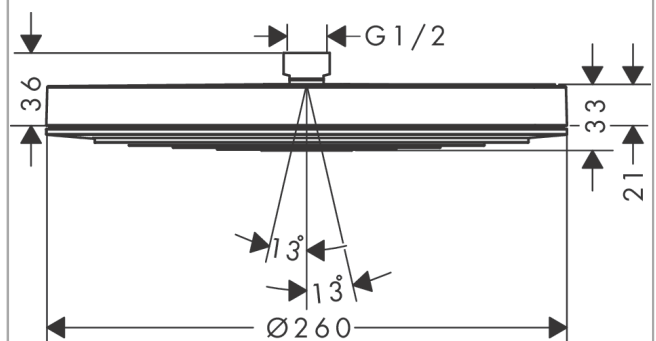

Scale drawing