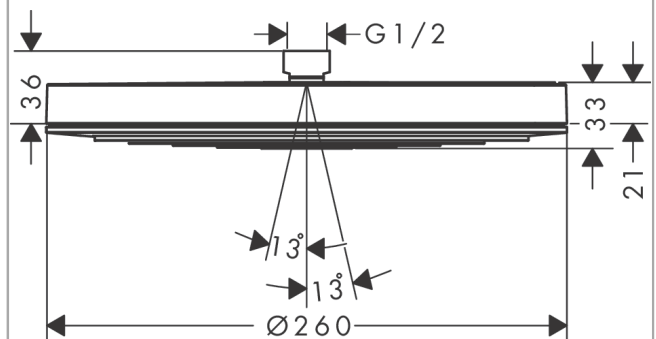

Pulsify S
Overhead shower 260 1jet EcoSmart
 Finish: **Chrome** Article Number: **24141000**

Description

product features

- shower head size: 260 mm
- spray type: PowderRain
- Fast Drain empties the overhead shower from an angle of 10°
- ball-joint: overhead shower angle adjustable
- material spray disc: plastic
- spray disc surface: graphite
- maximum flow rate at 3 bar: 8,4 l/min
- flow rate PowderRain spray (at 3 bar): 8,4 l/min
- function from: 7 l/min
- minimum flow pressure: 0,8 bar
- installation: ceiling or wall
- connection thread G 1/2
- connection dimension: DN15
- suitable for continuous flow water heaters

Technology

Design awards

Certificates / Sustainability

Product image

Scale drawing

Pulsify S
Overhead shower 260 1jet EcoSmart
 Finish: **Chrome** Article Number: **24141000**

Flowchart