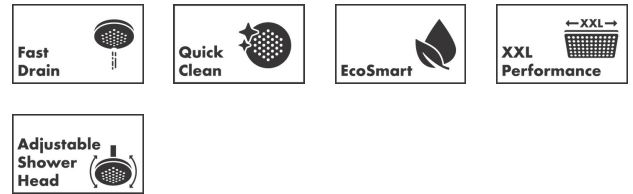

Pulsify S
Overhead shower 260 1jet EcoSmart
 Finish: **Chrome** Article Number: **24141000**

Description

product features

- shower head size: 260 mm
- spray type: PowderRain
- Fast Drain empties the overhead shower from an angle of 10°
- ball-joint: overhead shower angle adjustable
- material spray disc: plastic
- spray disc surface: graphite
- maximum flow rate at 3 bar: 8,4 l/min
- flow rate PowderRain spray (at 3 bar): 8,4 l/min
- function from: 7 l/min
- minimum flow pressure: 0,8 bar
- installation: ceiling or wall
- connection thread G 1/2
- connection dimension: DN15
- suitable for continuous flow water heaters

Technology

Design awards

Certificates / Sustainability

Product image

Scale drawing

Pulsify S
Overhead shower 260 1jet EcoSmart
 Finish: **Chrome** Article Number: **24141000**

Flowchart