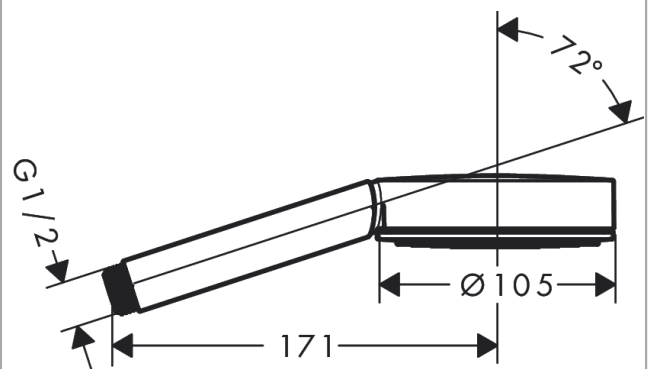

Scale drawing