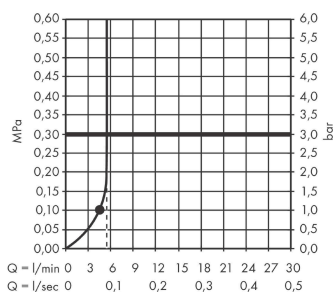

Flowchart

The consumption was measured in combination with the appropriate fittings (thermostat/mixer/in-wall valve) to reflect actual application in practice.