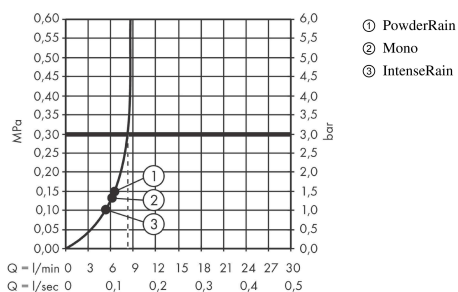

Pulsify Select S
Hand shower 105 3jet Activation EcoSmart
 Finish: **Chrome** Article Number: **24101000**

Description

product features

- shower head size: 105 mm
- spray type: PowderRain, IntenseRain, MonoRain
- convenient spray selection via Select button
- spray disc surface: graphite
- maximum flow rate at 3 bar: 8,5 l/min
- minimum flow pressure: 1,5 bar
- with internal water conduction
- rinseable sieve insert
- connection thread G ½
- suitable for continuous flow water heaters

Technology

Design awards

reddot winner 2021

Certificates / Sustainability

Product image

Scale drawing

Flowchart

The consumption was measured in combination with the appropriate fittings (thermostat/mixer/ in-wall valve) to reflect actual application in practice.