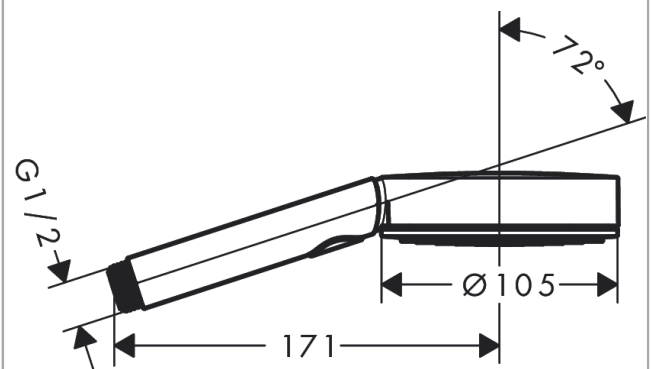

Pulsify Select S
Hand shower 105 3jet Activation EcoSmart
 Finish: **Chrome** Article Number: **24101000**

Description

product features

- shower head size: 105 mm
- spray type: PowderRain, IntenseRain, MonoRain
- convenient spray selection via Select button
- spray disc surface: graphite
- maximum flow rate at 3 bar: 8,5 l/min
- minimum flow pressure: 1,5 bar
- with internal water conduction
- rinseable sieve insert
- connection thread G ½
- suitable for continuous flow water heaters

Technology

Design awards

reddot winner 2021

Certificates / Sustainability

Product image

Scale drawing

Flowchart

The consumption was measured in combination with the appropriate fittings (thermostat/mixer/ in-wall valve) to reflect actual application in practice.