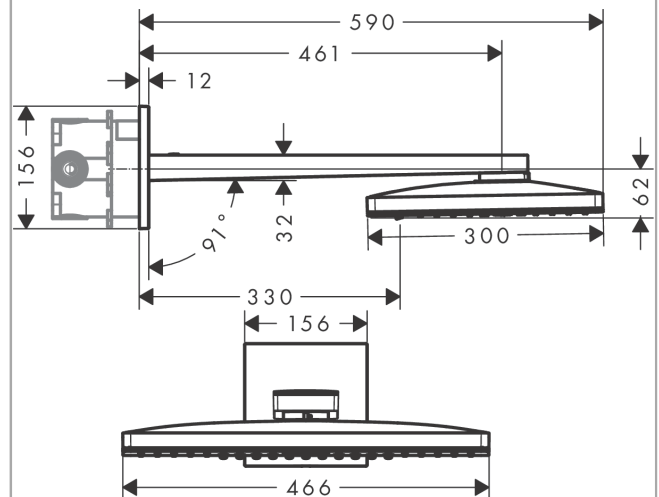

Rainmaker Select

Overhead shower 460 3jet EcoSmart 9 l/min with shower arm

Finish: **White/Chrome** Article Number: **24017400**

Description

product features

- consists of: overhead shower, shower arm
- shower head size: 466 x 300 mm
- spray type: Rain, RainStream, MonoRain
- material spray disc: plexiglas
- spray disc surface: easy cleanable spray disc in glass optics
- shower arm length 461 mm
- maximum flow rate at 3 bar: 9 l/min
- flow rate Rain spray (at 3 bar): 9 l/min
- flow rate RainStream spray (at 3 bar): 9 l/min
- flow rate Mono spray (at 3 bar): 9 l/min
- minimum flow pressure: 3 bar
- spray disc removable for cleaning
- overhead shower removable for cleaning
- installation: wall-mounted - based on iBox
- connection dimension: DN15
- connection type: basic set
- not suitable for continuous flow water heaters

Technology

Certificates / Sustainability

Product image

Scale drawing

Rainmaker Select
Overhead shower 460 3jet EcoSmart 9 l/min with shower arm
 Finish: **White/Chrome** Article Number: **24017400**

Flowchart