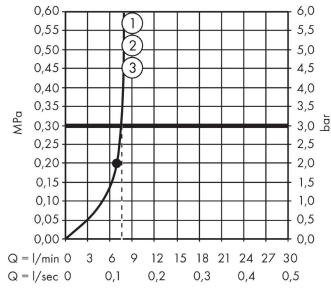

Rainmaker Select

Overhead shower 460 3jet EcoSmart 9 l/min with shower arm

Finish: **White/Chrome** Article Number: **24017400**

Description

product features

- consists of: overhead shower, shower arm
- shower head size: 466 x 300 mm
- spray type: Rain, RainStream, MonoRain
- material spray disc: plexiglas
- spray disc surface: easy cleanable spray disc in glass optics
- shower arm length 461 mm
- maximum flow rate at 3 bar: 9 l/min
- flow rate Rain spray (at 3 bar): 9 l/min
- flow rate RainStream spray (at 3 bar): 9 l/min
- flow rate Mono spray (at 3 bar): 9 l/min
- minimum flow pressure: 3 bar
- spray disc removable for cleaning
- overhead shower removable for cleaning
- installation: wall-mounted - based on iBox
- connection dimension: DN15
- connection type: basic set
- not suitable for continuous flow water heaters

Technology

Certificates / Sustainability

Product image

Scale drawing

Rainmaker Select
Overhead shower 460 3jet EcoSmart 9 l/min with shower arm
 Finish: **White/Chrome** Article Number: **24017400**

Flowchart