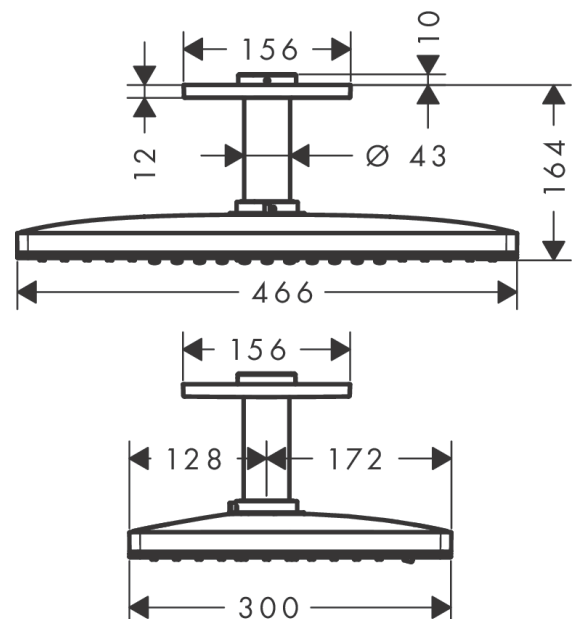

Rainmaker Select

Overhead shower 460 2jet EcoSmart 9 l/min with ceiling connector

Finish: **White/Chrome** Article Number: **24014400**

Description

product features

- consists of: overhead shower, ceiling connector
- shower head size: 460 x 300 mm
- spray type: Rain, RainStream
- material spray disc: plexiglas
- spray disc surface: easy cleanable spray disc in glass optics
- brass ceiling connector
- ceiling connection length: 100 mm
- maximum flow rate at 3 bar: 7,5 l/min
- flow rate Rain spray (at 3 bar): 7,5 l/min
- flow rate RainStream spray (at 3 bar): 7,5 l/min
- minimum flow pressure: 2 bar
- spray disc removable for cleaning
- overhead shower removable for cleaning
- installation: ceiling
- connection dimension: DN15
- connection type: basic set
- not suitable for continuous flow water heaters
- EU taxonomy: max. 8 l/min - Do No Significant Harm (DNSH)

Technology

Certificates / Sustainability

Product image

Scale drawing

Rainmaker Select
Overhead shower 460 2jet EcoSmart 9 l/min with ceiling connector
 Finish: **White/Chrome** Article Number: **24014400**

Flowchart

The consumption was measured in combination with the appropriate fittings (thermostat/mixer/in-wall valve) to reflect actual application in practice.