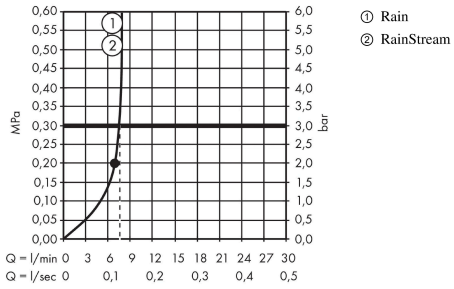

Rainmaker Select

Overhead shower 460 2jet EcoSmart 9 l/min with ceiling connector

Finish: **White/Chrome** Article Number: **24014400**

Description

product features

- consists of: overhead shower, ceiling connector
- shower head size: 460 x 300 mm
- spray type: Rain, RainStream
- material spray disc: plexiglas
- spray disc surface: easy cleanable spray disc in glass optics
- brass ceiling connector
- ceiling connection length: 100 mm
- maximum flow rate at 3 bar: 7,5 l/min
- flow rate Rain spray (at 3 bar): 7,5 l/min
- flow rate RainStream spray (at 3 bar): 7,5 l/min
- minimum flow pressure: 2 bar
- spray disc removable for cleaning
- overhead shower removable for cleaning
- installation: ceiling
- connection dimension: DN15
- connection type: basic set
- not suitable for continuous flow water heaters
- EU taxonomy: max. 8 l/min - Do No Significant Harm (DNSH)

Technology

Certificates / Sustainability

Product image

Scale drawing

Rainmaker Select
Overhead shower 460 2jet EcoSmart 9 l/min with ceiling connector
 Finish: **White/Chrome** Article Number: **24014400**

Flowchart

The consumption was measured in combination with the appropriate fittings (thermostat/mixer/in-wall valve) to reflect actual application in practice.