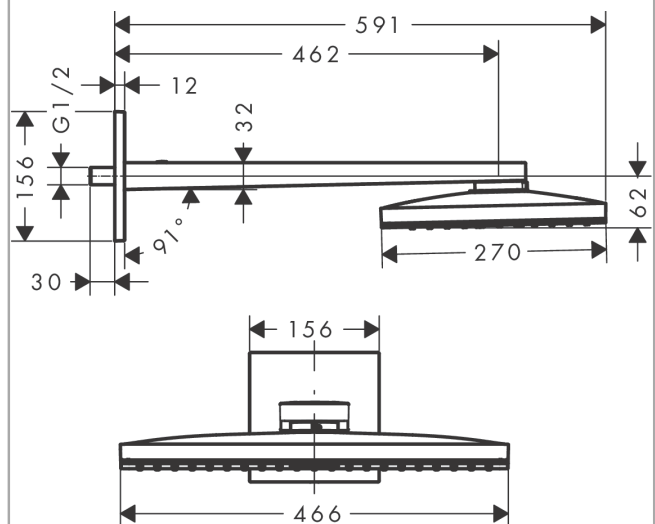

Rainmaker Select
Overhead shower 460 1jet EcoSmart 9 l/min with shower arm
 Finish: **White/Chrome** Article Number: **24013400**

Description

product features

- consists of: overhead shower, shower arm
- shower head size: 460 x 270 mm
- spray type: Rain
- material spray disc: plexiglas
- spray disc surface: easy cleanable spray disc in glass optics
- shower arm length 462 mm
- maximum flow rate at 3 bar: 9 l/min
- flow rate Rain spray (at 3 bar): 9 l/min
- minimum flow pressure: 3 bar
- spray disc removable for cleaning
- overhead shower removable for cleaning
- installation: wall
- connection thread G 1/2
- connection dimension: DN15
- not suitable for continuous flow water heaters

Technology

Certificates / Sustainability

WaterMark

Product image

Scale drawing

Rainmaker Select
Overhead shower 460 1jet EcoSmart 9 l/min with shower arm
 Finish: **White/Chrome** Article Number: **24013400**

Flowchart

The consumption was measured in combination with the appropriate fittings (thermostat/mixer/in-wall valve) to reflect actual application in practice.