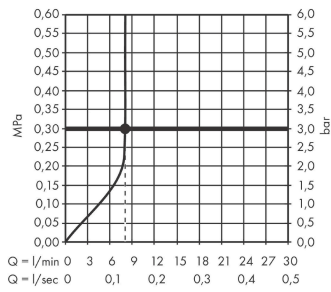

Rainmaker Select
Overhead shower 460 1jet EcoSmart 9 l/min with shower arm
 Finish: **White/Chrome** Article Number: **24013400**

Description

product features

- consists of: overhead shower, shower arm
- shower head size: 460 x 270 mm
- spray type: Rain
- material spray disc: plexiglas
- spray disc surface: easy cleanable spray disc in glass optics
- shower arm length 462 mm
- maximum flow rate at 3 bar: 9 l/min
- flow rate Rain spray (at 3 bar): 9 l/min
- minimum flow pressure: 3 bar
- spray disc removable for cleaning
- overhead shower removable for cleaning
- installation: wall
- connection thread G 1/2
- connection dimension: DN15
- not suitable for continuous flow water heaters

Technology

Certificates / Sustainability

WaterMark

Product image

Scale drawing

Rainmaker Select
Overhead shower 460 1jet EcoSmart 9 l/min with shower arm
 Finish: **White/Chrome** Article Number: **24013400**

Flowchart

The consumption was measured in combination with the appropriate fittings (thermostat/mixer/in-wall valve) to reflect actual application in practice.