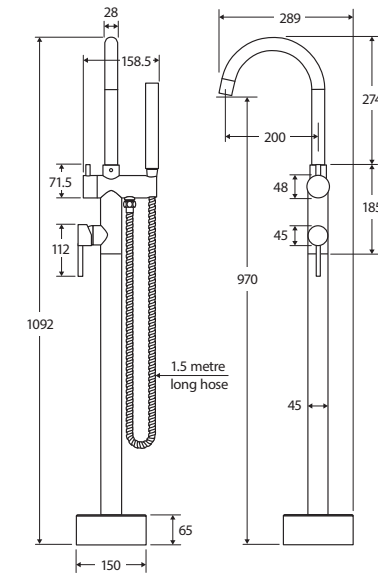

Kaya® FLOOR MOUNTED BATH MIXER WITH HAND SHOWER

Features

WELS 3 Star rated, 8L/min

- Swivel function
- Hand shower with fixed position holder
- Made from solid brass
- 1.5 metre stainless steel hose (PVC on matte black model)
- Backflow prevention dual check / non-return valve
- High quality European cartridge (35 mm)

Please note: This product may have a visible Fienza or Watermark logo.

Available in

Electroplated
Chrome
213113

Electroplated
Matte Black
213113B

PVD
Brushed Nickel
213113BN

PVD
Gun Metal
213113GM

PVD
Urban Brass
213113UB

Cleaning & Care

- Regularly clean with mild soapy water using a microfibre cloth.
- In highly polluted or coastal locations, we recommend cleaning 2-3 times per week.
- Do not use harsh detergents, bleach, cream cleaners or citrus based cleaners. These substances are abrasive and will damage the surface.
- Do not use undue pressure and wipe in one direction only.

While we aim to ensure specifications are correct at the time of publication, Fienza reserves the right to make modifications without prior notice. Physical colour may vary from image shown. All measurements are shown in millimetres. Always use physical product measurements for mark-ups and roughing-in as the technical drawing may differ from actual product received.