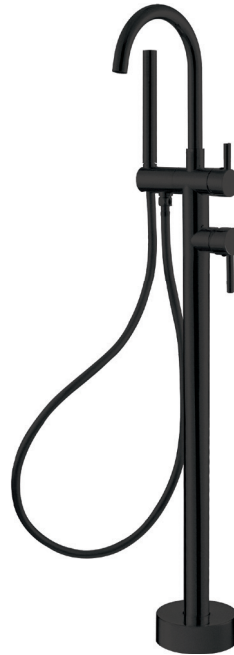

Hustle

FLOOR MOUNTED BATH MIXER WITH HAND SHOWER

Features

- Sleek modern design
- Swivel function
- Includes handheld shower
- PVC flexible shower hose
- Backflow prevention non-return valve
- Made from solid brass
- Quality European cartridge (35 mm)
- **WELS 3 Star rated, 8L/min**

Please note: This product may have a visible Fienza or Watermark logo.

Available in

Electroplated
Matte Black
213113B

Cleaning & Care

- Regularly clean with mild soapy water using a microfibre cloth.
- In highly polluted or coastal locations, we recommend cleaning 2-3 times per week.
- Do not use harsh detergents, bleach, cream cleaners or citrus based cleaners. These substances are abrasive and will damage the surface.
- Do not use undue pressure and wipe in one direction only.