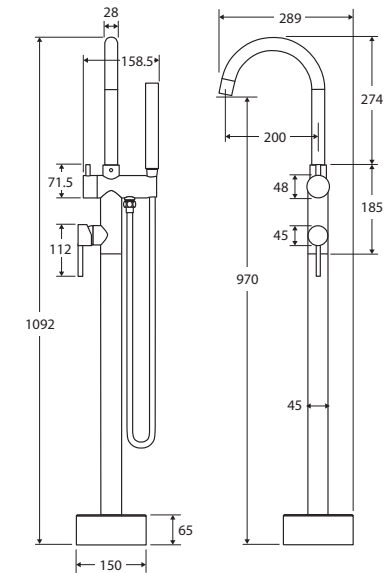

Hustle

FLOOR MOUNTED BATH MIXER WITH HAND SHOWER

Features

- Sleek modern design
- Swivel function
- Includes handheld shower
- PVC flexible shower hose
- Backflow prevention non-return valve
- Made from solid brass
- Quality European cartridge (35 mm)
- **WELS 3 Star rated, 8L/min**

Please note: This product may have a visible Fienza or Watermark logo.

Available in

Electroplated
Matte Black
213113B

Cleaning & Care

- Regularly clean with mild soapy water using a microfibre cloth.
- In highly polluted or coastal locations, we recommend cleaning 2-3 times per week.
- Do not use harsh detergents, bleach, cream cleaners or citrus based cleaners. These substances are abrasive and will damage the surface.
- Do not use undue pressure and wipe in one direction only.

While we aim to ensure specifications are correct at the time of publication, Fienza reserves the right to make modifications without prior notice. Physical colour may vary from image shown. All measurements are shown in millimetres. Always use physical product measurements for mark-ups and roughing-in as the technical drawing may differ from actual product received.