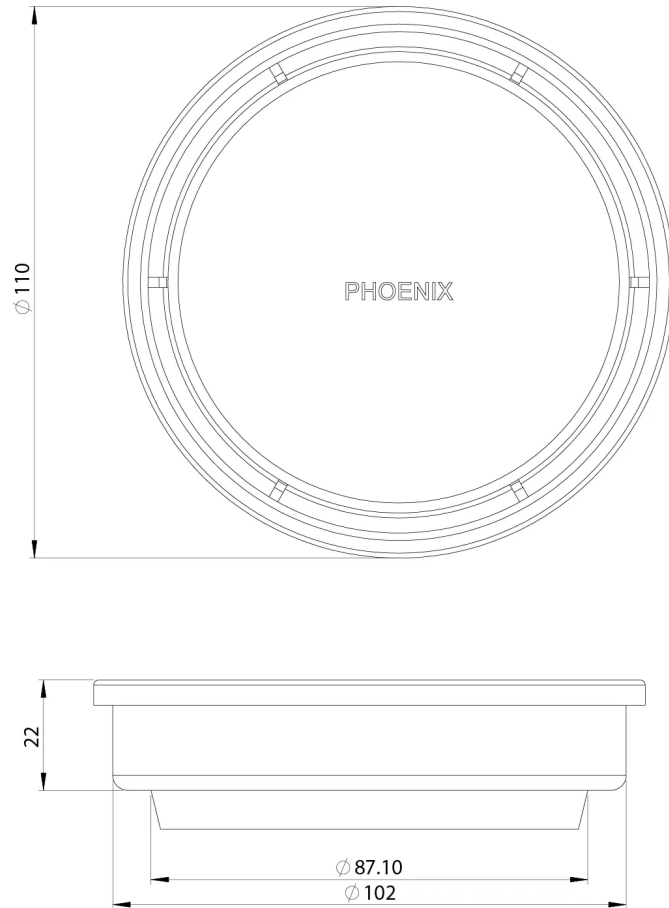

PHOENIX P

PHOENIX POINT DRAIN ROUND 100MM OUTLET 90MM

SPECIFICATIONS

AVAILABLE IN

204-4005-10
Matte Black

204-4005-51
Stainless Steel

INFORMATION

MAINTENANCE AND CARE:

Please visit <https://www.phoenixtapware.com.au/warranty> to view the full warranty

While we aim to ensure the specifications shown are correct at time of printing, Phoenix Tapware reserves the right to make modifications without prior notice. Always use the physical product measurements for mark-ups and roughing-in as the line drawing shown may differ from the actual product over time. All measurements are shown in millimetres. Colours may vary from image shown.