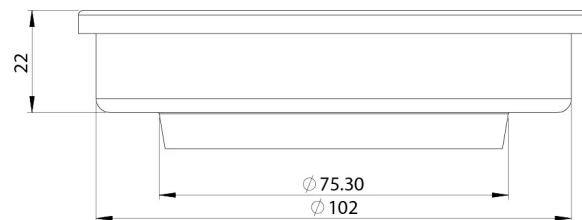

PHOENIX P

PHOENIX POINT DRAIN ROUND 100MM OUTLET 76MM

SPECIFICATIONS

AVAILABLE IN

204-4004-10
Matte Black

204-4004-51
Stainless Steel

INFORMATION

MAINTENANCE AND CARE:

Please visit <https://www.phoenixtapware.com.au/warranty> to view the full warranty

While we aim to ensure the specifications shown are correct at time of printing, Phoenix Tapware reserves the right to make modifications without prior notice. Always use the physical product measurements for mark-ups and roughing-in as the line drawing shown may differ from the actual product over time. All measurements are shown in millimetres. Colours may vary from image shown.