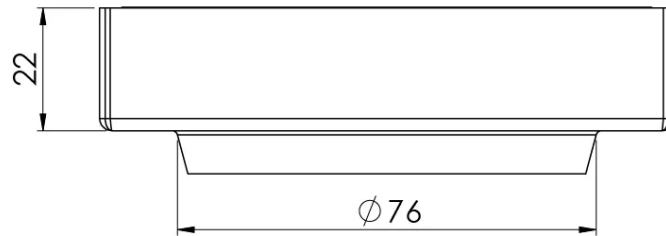

PHOENIX P

PHOENIX POINT DRAIN HG 100MM OUTLET 76MM

SPECIFICATIONS

AVAILABLE IN

202-2204-10
Matte Black

202-2204-51
Stainless Steel

INFORMATION

MAINTENANCE AND CARE:

Please visit <https://www.phoenixtapware.com.au/warranty> to view the full warranty

While we aim to ensure the specifications shown are correct at time of printing, Phoenix Tapware reserves the right to make modifications without prior notice. Always use the physical product measurements for mark-ups and roughing-in as the line drawing shown may differ from the actual product over time. All measurements are shown in millimetres. Colours may vary from image shown.