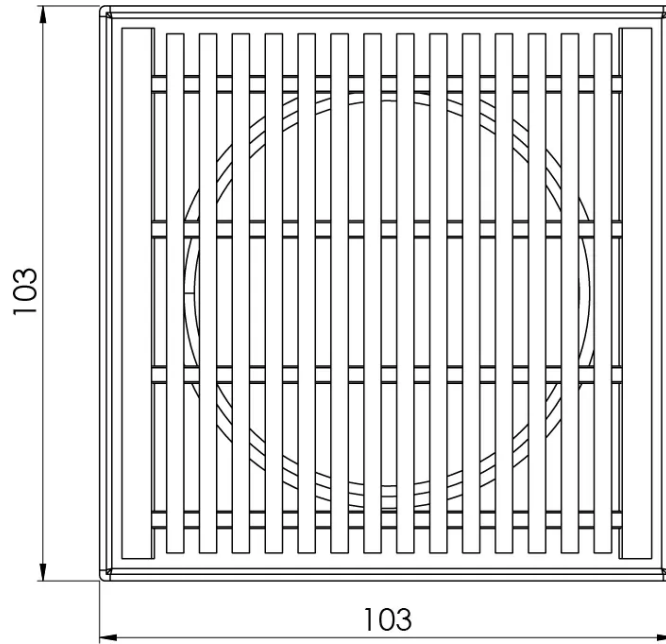

PHOENIX P

PHOENIX POINT DRAIN HG 100MM OUTLET 76MM

SPECIFICATIONS

AVAILABLE IN

202-2204-10
Matte Black

202-2204-51
Stainless Steel

INFORMATION

MAINTENANCE AND CARE:

Please visit <https://www.phoenixtapware.com.au/warranty> to view the full warranty

While we aim to ensure the specifications shown are correct at time of printing, Phoenix Tapware reserves the right to make modifications without prior notice. Always use the physical product measurements for mark-ups and roughing-in as the line drawing shown may differ from the actual product over time. All measurements are shown in millimetres. Colours may vary from image shown.