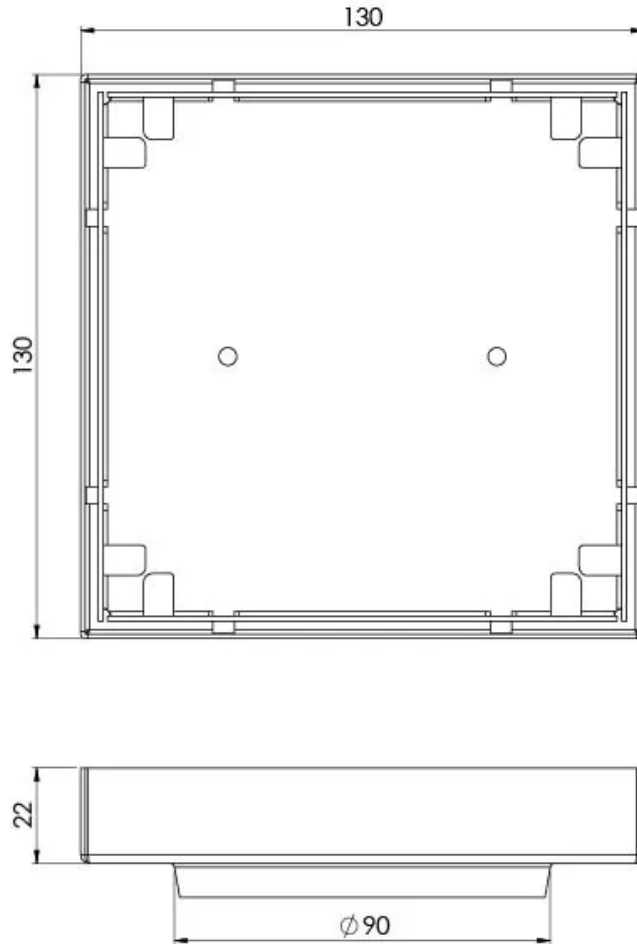

PHOENIX P

PHOENIX POINT DRAIN TI 130MM OUTLET 90MM

SPECIFICATIONS

AVAILABLE IN

202-1305-51
Stainless Steel

INFORMATION

MAINTENANCE AND CARE:

- All surfaces should be cleaned with mild liquid detergent or soap and water.
- Do not use cream cleaners or citrus based cleaning products, as they are abrasive.
- Use of unsuitable cleaning agents may damage the surface.
- Any damage caused in this way will not be covered by warranty.