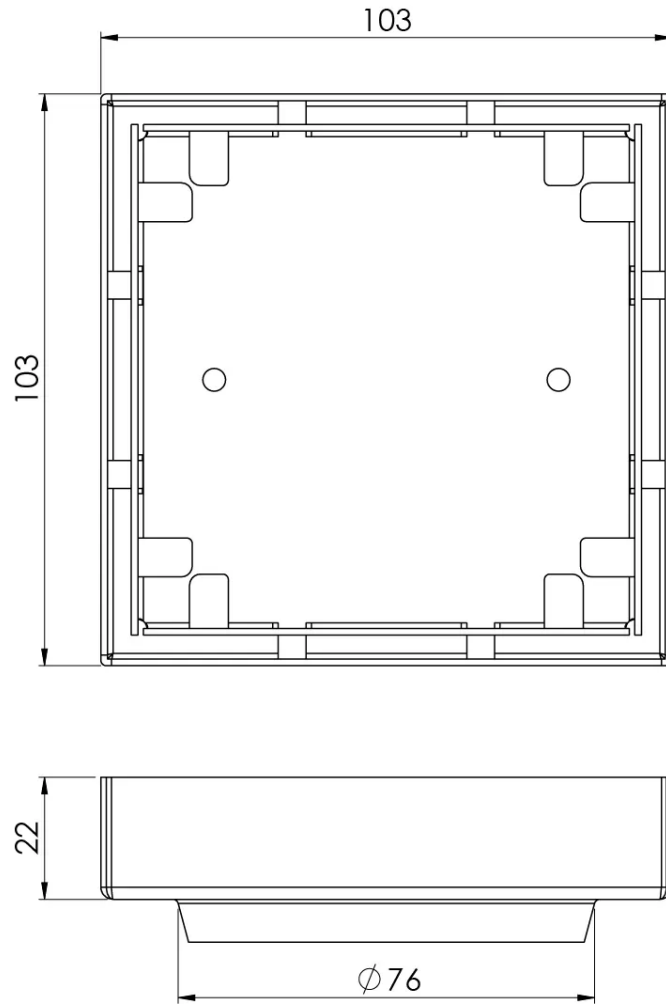

PHOENIX P

PHOENIX POINT DRAIN TI 100MM OUTLET 76MM

SPECIFICATIONS

AVAILABLE IN

202-1204-10
Matte Black

202-1204-51
Stainless Steel

INFORMATION

MAINTENANCE AND CARE:

Please visit <https://www.phoenixtapware.com.au/warranty> to view the full warranty

While we aim to ensure the specifications shown are correct at time of printing, Phoenix Tapware reserves the right to make modifications without prior notice. Always use the physical product measurements for mark-ups and roughing-in as the line drawing shown may differ from the actual product over time. All measurements are shown in millimetres. Colours may vary from image shown.