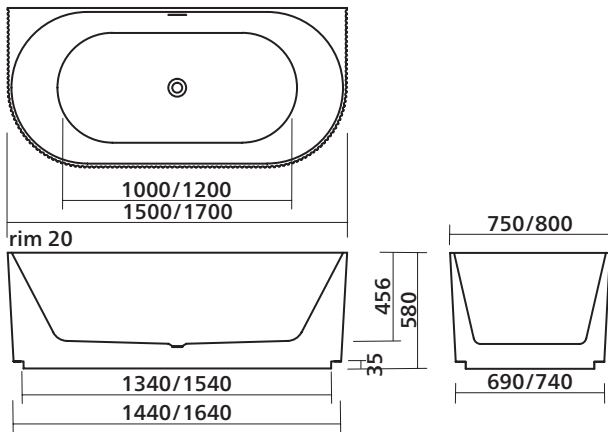

Cleo 115 Integrated Overflow | White Gloss or White Matte

Collection: Elevate

Back-to-wall freestanding bath – 2 sizes

- Gloss or Matte
- Fluted exterior

Features

- Fluted exterior, fine rim, elegant design
- Seamless design
- White sanitary grade acrylic, excellent heat retention properties
- Suits 40 mm waste
- Integrated slot overflow
- Adjustable support feet

Available in 2 sizes

- 1500 mm long
- 1700 mm long

Available in 2 finishes

- White Gloss, sanitary grade acrylic
- White Matte, sanitary grade acrylic

Installation

Refer to installation instructions.

The bath is supplied with four adjustable support feet on the base frame of the bath. Position the bath and use the adjustable feet to level the bath. Leave a 3mm void between the base of the bath and the floor. Use silicone around the base to seal the bath to the floor. Allow a 20mm gap in the silicone seal as a weephole (gap is designed to reveal any plumbing leakage).

Use acetic cured silicone sealant. Do not use epoxy type adhesives.

Order codes

WHITE GLOSS FINISH

- 192796 Cleo 115, 1500mm, White Gloss, integrated overflow
- 192798 Cleo 115, 1700mm, White Gloss, integrated overflow

WHITE MATTE FINISH

- 192797 Cleo 115, 1500mm, White Matte, integrated overflow
- 192799 Cleo 115, 1700mm, White Matte, integrated overflow

Bath Installation Kit + Pop-out Waste to suit Integrated Overflow