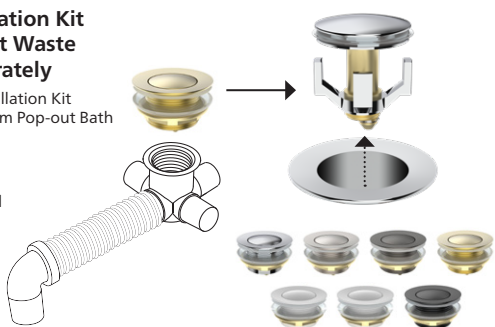

WHITE MATTE FINISH

- 192797 Cleo 115, 1500mm, White Matte, integrated overflow
- 192799 Cleo 115, 1700mm, White Matte, integrated overflow

Bath Installation Kit + Pop-out Waste to suit Integrated Overflow

OPTIONAL EXTRA – ORDER SEPARATELY

FlexiWaste Installation Kit with premium Pop-out Bath Waste, with colour options, is available as an optional extra.

Please note: The Pop-out Waste in this kit is suitable for both non-overflow and integrated overflow requirements when used with this kit.

- 192179 FlexiWaste Bath Installn Kit w Pop-out Waste, IO+NOF, Chrome
- 192329 FlexiWaste Bath Installn Kit w Pop-out Waste, IO+NOF, Brushed Nickel
- 192332 FlexiWaste Bath Installn Kit w Pop-out Waste, IO+NOF, Gunmetal
- 192333 FlexiWaste Bath Installn Kit w Pop-out Waste, IO+NOF, Brushed Gold
- 192331 FlexiWaste Bath Installn Kit w Pop-out Waste, IO+NOF, White Gloss
- 192458 FlexiWaste Bath Installn Kit w Pop-out Waste, IO+NOF, White Matte
- 192330 FlexiWaste Bath Installn Kit w Pop-out Waste, IO+NOF, Black Matte

Bath Installation Kit and Pop-out Waste Order separately

FlexiWaste Installation Kit includes premium Pop-out Bath Waste.

Colour options:

- Chrome
- Brushed Nickel
- Gunmetal
- Brushed Gold
- White Gloss
- White Matte
- Black Matte