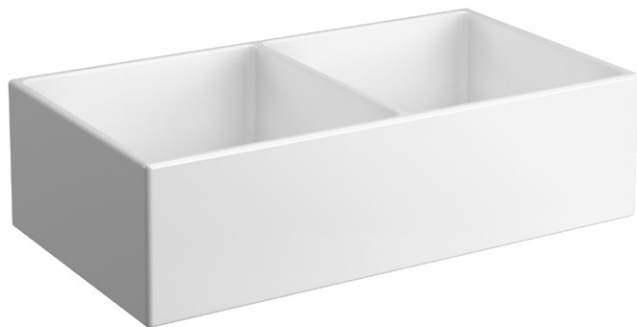

# Odessa 915 Apron Front

special glaze technology that is non-crazing

resistant to high temperatures

blocks and reduces bacterial growth by 99%

durable, scratch resistant surface

hygienic easy to clean

Collection: Fusion

## Odessa sinks – Fireclay ceramic Durable, anti-bacterial glaze technology

Odessa 915 is an Apron Front sink (butler sink) designed to be installed with the front of the sink exposed.

Odessa fireclay ceramic sinks are available in Dual Mount, Apron Front and Workstation styles, with single and double bowl options in various sizes.

### Sink details

SUMMARY	Double bowl sink, apron front
MATERIAL	Fireclay ceramic
COLOUR	White, gloss finish
OVERFLOW	No overflow
WASTE	90 mm stainless steel basket waste supplied as standard