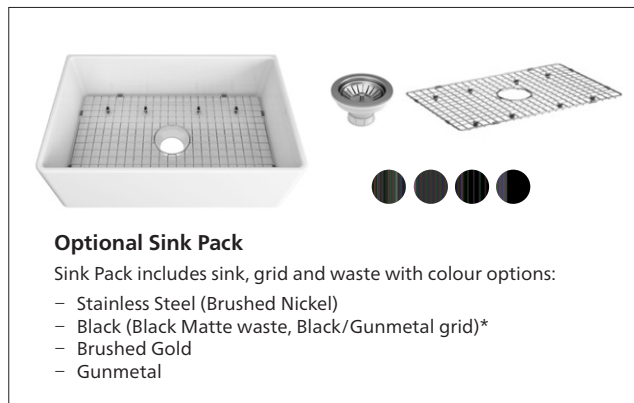

Odessa 761 Apron Front

Collection: Fusion

Optional Sink Pack

Sink Pack includes sink, grid and waste with colour options:

- Stainless Steel (Brushed Nickel)
- Black (Black Matte waste, Black/Gunmetal grid)*
- Brushed Gold
- Gunmetal

Optional Accessories

All accessories are available individually as optional extras:

- Grid - Stainless steel, colour options
- Waste - Stainless steel, colour options

Colour options:

- Stainless Steel (Brushed Nickel)
- Black Matte waste, Black/Gunmetal grid*
- Brushed Gold
- Gunmetal

Odessa sinks – Fireclay ceramic Durable, anti-bacterial glaze technology

Odessa 761 is an Apron Front sink (butler sink) designed to be installed with the front of the sink exposed.

Odessa fireclay ceramic sinks are available in Dual Mount, Apron Front and Workstation styles, with single and double bowl options in various sizes.

SUMMARY	Single bowl sink, apron front
MATERIAL	Fireclay ceramic
COLOUR	White, gloss finish
OVERFLOW	No overflow
WASTE	90 mm stainless steel basket waste supplied as standard

Order codes

SINK ONLY

192424 Odessa 761 sink