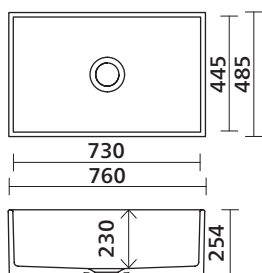

Odessa 761 Apron Front

Collection: Fusion

Optional Sink Pack

Sink Pack includes sink, grid and waste with colour options:

- Stainless Steel (Brushed Nickel)
- Black (Black Matte waste, Black/Gunmetal grid)*
- Brushed Gold
- Gunmetal