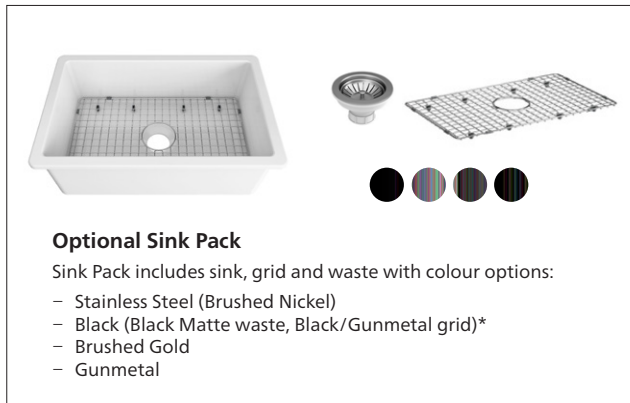

Odessa fireclay ceramic sinks are available in Dual Mount, Apron Front and Workstation styles, with single and double bowl options in various sizes.

- Fireclay ceramic, white gloss surface
- Hygienic smooth surface with durable, anti-bacterial glaze
- Resistant to high temperatures, scratch resistant
- Accessories available, with colour options

Sink details

SUMMARY	Single bowl sink, undermount or abovemount
MATERIAL	Fireclay ceramic
COLOUR	White, gloss finish
OVERFLOW	No overflow
WASTE	90 mm stainless steel basket waste supplied as standard

Order codes

SINK ONLY

192422 Odessa 760 sink

OPTIONAL SINK PACK

Pack includes sink + grid and waste with colour options.

- 192502 Odessa 760 sink + sink pack, Stainless Steel (Brushed Nickel)
- 192532 Odessa 760 sink + sink pack, Black (Blk Matte waste, Blk/Gunmetal grid)*
- 192522 Odessa 760 sink + sink pack, Brushed Gold
- 192512 Odessa 760 sink + sink pack, Gunmetal

Optional Sink Pack

Sink Pack includes sink, grid and waste with colour options:

- Stainless Steel (Brushed Nickel)
- Black (Black Matte waste, Black/Gunmetal grid)*
- Brushed Gold
- Gunmetal

Optional Accessories