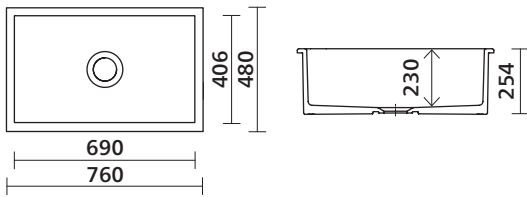

Odessa 760 Dual Mount

Collection: Fusion

Odessa sinks – Fireclay ceramic Durable, anti-bacterial glaze technology

Odessa 760 is a Dual Mount sink that can be installed above the counter (abovemount) or under the counter (undermount).