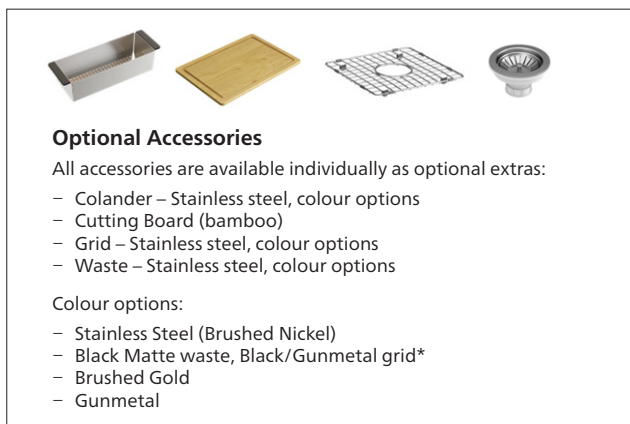

Sink details

SUMMARY	Single bowl sink, undermount or abovemount
MATERIAL	Fireclay ceramic
COLOUR	White, gloss finish
OVERFLOW	No overflow
WASTE	90 mm stainless steel basket waste supplied as standard

Order codes

SINK ONLY

192422 Odessa 760 sink

OPTIONAL SINK PACK

Pack includes sink + grid and waste with colour options.

- 192502 Odessa 760 sink + sink pack, Stainless Steel (Brushed Nickel)
- 192532 Odessa 760 sink + sink pack, Black (Blk Matte waste, Blk/Gunmetal grid)*
- 192522 Odessa 760 sink + sink pack, Brushed Gold
- 192512 Odessa 760 sink + sink pack, Gunmetal

OPTIONAL ACCESSORIES AVAILABLE INDIVIDUALLY

Accessories are available individually as optional extras.

- 192430 Colander, Stainless Steel (Brushed Nickel)
- 192431 Colander, Black Matte
- 192432 Colander, Brushed Gold
- 192433 Colander, Gunmetal
- 192450 Cutting Board for Odessa Dual Mount sinks, Bamboo
- 192442 Grid for Odessa 760, Stainless Steel (Brushed Nickel)
- 192472 Grid for Odessa 760, Black/Gunmetal*
- 192492 Grid for Odessa 760, Brushed Gold
- 192472 Grid for Odessa 760, Gunmetal
- 192405 Sink waste, Stainless Steel (Brushed Nickel)
- 192166 Sink waste, Black Matte
- 192407 Sink waste, Brushed Gold
- 192406 Sink waste, Gunmetal

Optional Sink Pack

Sink Pack includes sink, grid and waste with colour options:

- Stainless Steel (Brushed Nickel)
- Black (Black Matte waste, Black/Gunmetal grid)*
- Brushed Gold
- Gunmetal

Optional Accessories