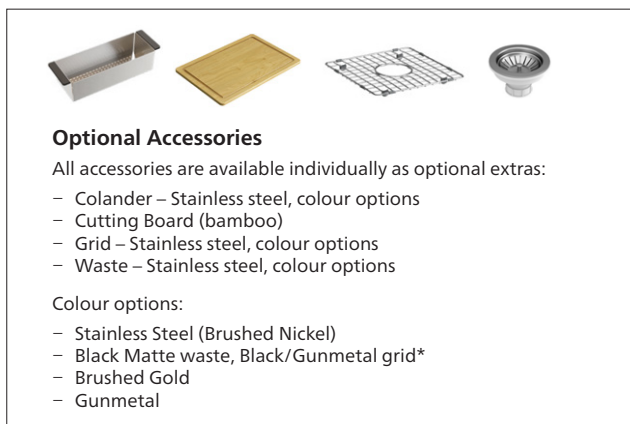

### Sink details

SUMMARY	Single bowl sink, undermount or abovemount
MATERIAL	Fireclay ceramic
COLOUR	White, gloss finish
OVERFLOW	No overflow
WASTE	90 mm stainless steel basket waste supplied as standard

#### OPTIONAL SINK PACK

Pack includes sink + grid and waste with colour options.

192501 Odessa 560 sink + sink pack, Stainless Steel (Brushed Nickel)  
 192531 Odessa 560 sink + sink pack, Black (Blk Matte waste, Blk/Gunmetal grid)\*  
 192521 Odessa 560 sink + sink pack, Brushed Gold  
 192511 Odessa 560 sink + sink pack, Gunmetal

#### OPTIONAL ACCESSORIES AVAILABLE INDIVIDUALLY

Accessories are available individually as optional extras.

192430 Colander, Stainless Steel (Brushed Nickel)  
 192431 Colander, Black Matte  
 192432 Colander, Brushed Gold  
 192433 Colander, Gunmetal  
 192450 Cutting Board for Odessa Dual Mount sinks, Bamboo  
 192441 Grid for Odessa 560, Stainless Steel (Brushed Nickel)  
 192471 Grid for Odessa 560, Black/Gunmetal\*  
 192491 Grid for Odessa 560, Brushed Gold  
 192471 Grid for Odessa 560, Gunmetal  
 192405 Sink waste, Stainless Steel (Brushed Nickel)  
 192166 Sink waste, Black Matte  
 192407 Sink waste, Brushed Gold  
 192406 Sink waste, Gunmetal

### Optional Sink Pack

Sink Pack includes sink, grid and waste with colour options:

- Stainless Steel (Brushed Nickel)
- Black (Black Matte waste, Black/Gunmetal grid)\*
- Brushed Gold
- Gunmetal