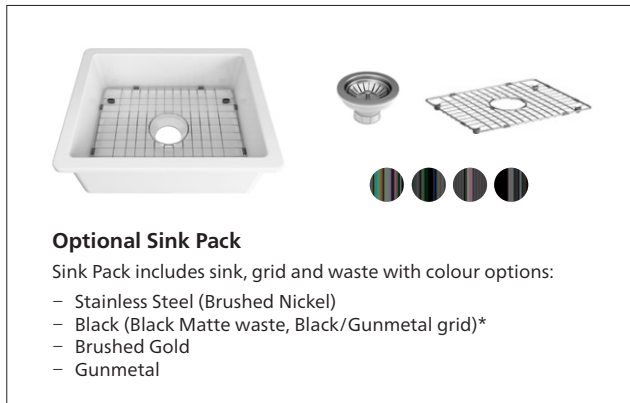

## Odessa sinks – Fireclay ceramic Durable, anti-bacterial glaze technology

Odessa 560 is a Dual Mount sink that can be installed above the counter (abovemount) or under the counter (undermount).

Odessa fireclay ceramic sinks are available in Dual Mount, Apron Front and Workstation styles, with single and double bowl options in various sizes.

### Sink details

SUMMARY	Single bowl sink, undermount or abovemount
MATERIAL	Fireclay ceramic
COLOUR	White, gloss finish
OVERFLOW	No overflow
WASTE	90 mm stainless steel basket waste supplied as standard

#### OPTIONAL SINK PACK

Pack includes sink + grid and waste with colour options.

192501 Odessa 560 sink + sink pack, Stainless Steel (Brushed Nickel)  
 192531 Odessa 560 sink + sink pack, Black (Blk Matte waste, Blk/Gunmetal grid)\*  
 192521 Odessa 560 sink + sink pack, Brushed Gold  
 192511 Odessa 560 sink + sink pack, Gunmetal

### Optional Sink Pack

Sink Pack includes sink, grid and waste with colour options:

- Stainless Steel (Brushed Nickel)
- Black (Black Matte waste, Black/Gunmetal grid)\*
- Brushed Gold
- Gunmetal