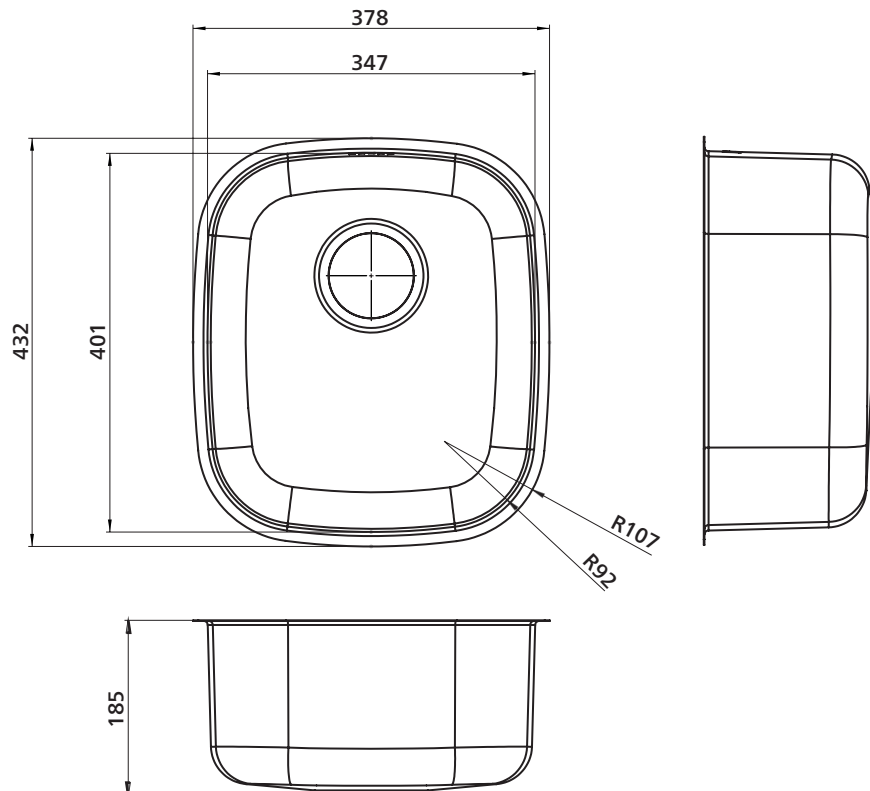

## Stainless steel sink, single bowl, undermount

- Silk finish
- Designed for undermount installation
- Premium 304 grade stainless steel, 0.8 mm thick
- Easy to clean
- Sound deadening
- Stainless steel designer basket waste

### Order code

192403 Acero 345

### Product details

SUMMARY	Single bowl stainless steel sink, undermount
MATERIAL	304 grade stainless steel, 0.8 mm thick
WASTE	Waste to rear of bowl, includes basket waste
OVERFLOW	Optional overflow kit available
BOWL SIZE	Inner 347 x 401 mm, 185 mm deep
CAPACITY	TBA litres