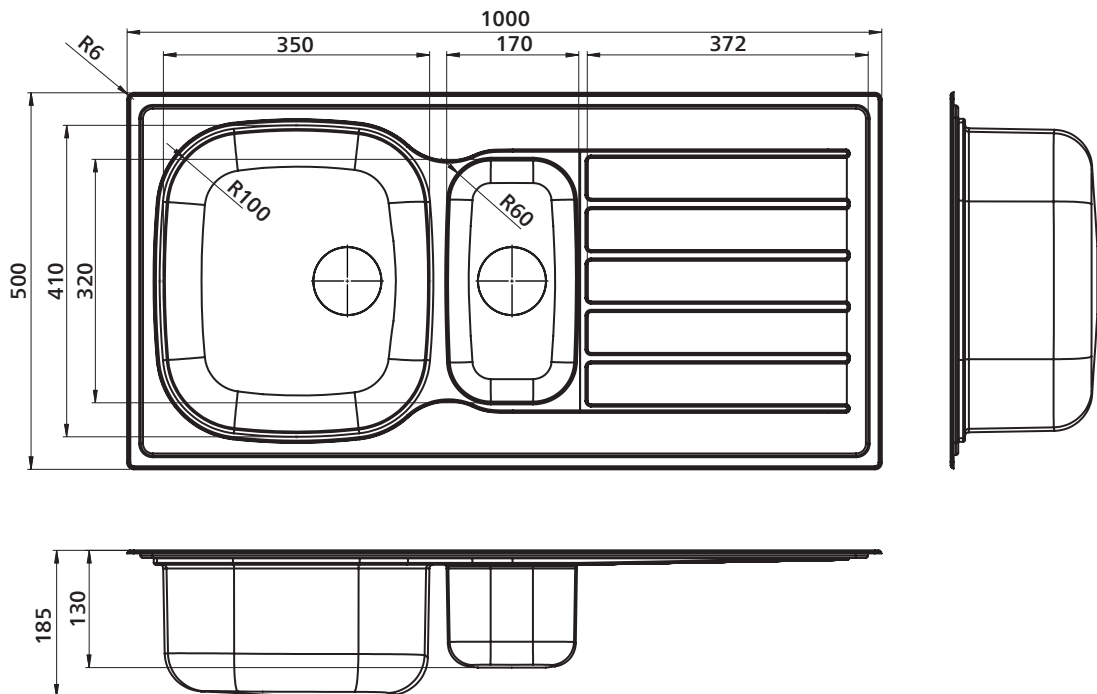

Acero 1000

Collection: Foundation

NEW
Acero+
series

Stainless steel sink, 1.5 bowls with drainer, abovement

- Silk finish
- Designed for abovement installation
- Premium 304 grade stainless steel, 0.8 mm thick
- Easy to clean
- Sound deadening
- Stainless steel designer basket waste

Order codes

- 192383 Acero 1000, 1 taphole, right drainer
- 192384 Acero 1000, 1 taphole, left drainer
- 192385 Acero 1000, no taphole

Product details

SUMMARY	1.5 bowls stainless steel sink with drainer, abovement
MATERIAL	304 grade stainless steel, 0.8 mm thick
WASTE	Waste offset, includes basket waste
OVERFLOW	Optional overflow kit available
BOWL SIZE	Large bowl: 350 x 410 mm, 185 mm deep Small bowl: 170 x 320 mm, 130 mm deep
CAPACITY	TBA litres each bowl

SEIMA

kitchen + laundry + bathroom ware

seima.com.au

Please note

- All measurements are in millimetres.
- Dimensions are nominal and subject to normal manufacturing variations.
- Always use the actual product to verify cutout.
- Use silicone sealant. Do not use epoxy type adhesives.
- Specifications may vary without notice as part of our continuous improvement practices.