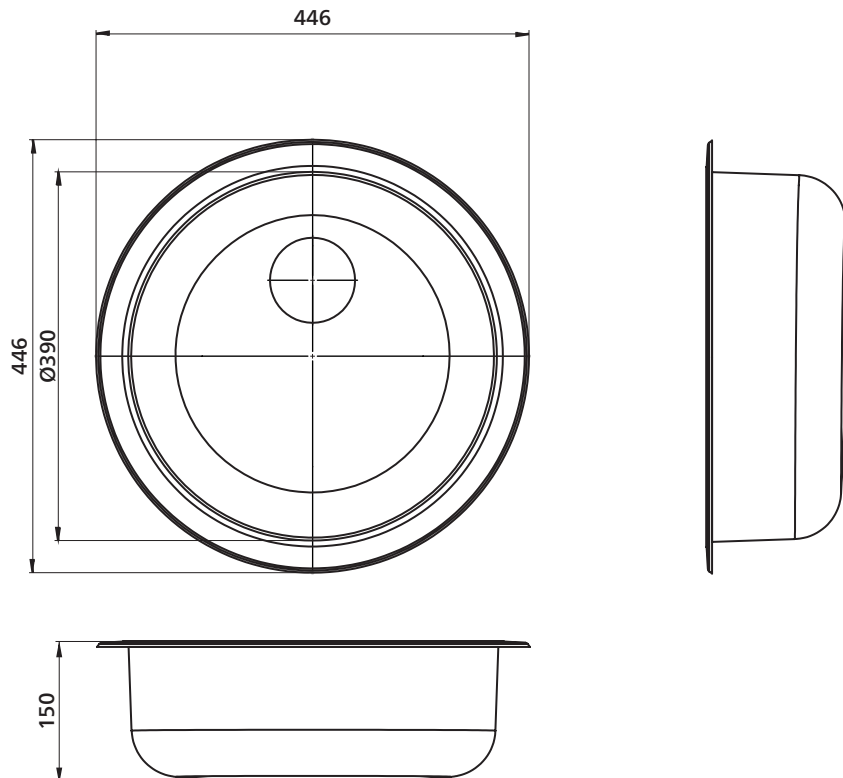

Stainless steel sink, single bowl, round, abovement or undermount

- Silk finish
- Abovement or undermount installation
- Premium 304 grade stainless steel, 0.8 mm thick
- Easy to clean
- Sound deadening
- Stainless steel designer basket waste

Order code

192371 Acero 446

Product details

SUMMARY	Single bowl stainless steel sink, round
MATERIAL	304 grade stainless steel, 0.8 mm thick
WASTE	Waste offset to rear of bowl, includes basket waste
OVERFLOW	Optional overflow kit available
BOWL SIZE	External diameter 458 mm, 150 mm deep
CAPACITY	TBA litres

SEIMA

kitchen + laundry + bathroom ware

seima.com.au

Please note

- All measurements are in millimetres.
- Dimensions are nominal and subject to normal manufacturing variations.
- Always use the actual product to verify cutout.
- Use silicone sealant. Do not use epoxy type adhesives.
- Specifications may vary without notice as part of our continuous improvement practices.