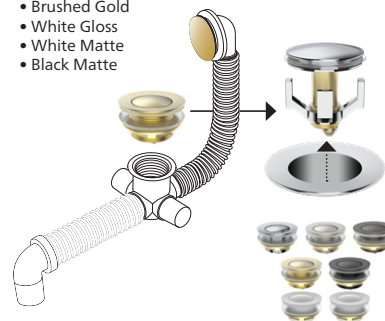

Installation Kit with Overflow:

Includes premium Pop-out Bath Waste and Overflow Dome. Colour options:

- Chrome
- Brushed Nickel
- Gunmetal
- Brushed Gold
- White Gloss
- White Matte
- Black Matte