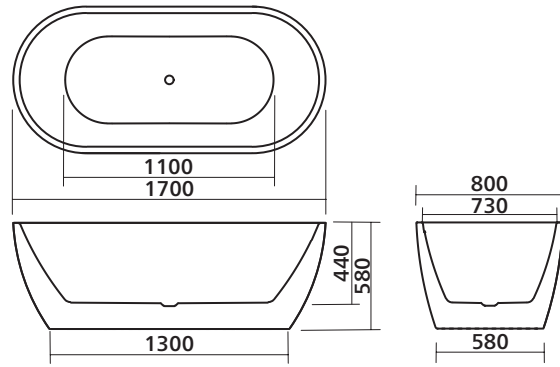

Available in 2 sizes

- 1500 mm long
- 1700 mm long

Available in 2 finishes

- White Gloss, sanitary grade acrylic
- White Matte, sanitary grade acrylic

Available in 3 configuration options

- **OPTION 1** Bath with No Overflow
- **OPTION 2** Bath with Overflow
- **OPTION 3** Bath with Smartfill System (bath filler and overflow)

Installation

Refer to installation instructions.

The bath is supplied with four adjustable support feet on the base frame of the bath. Position the bath and use the adjustable feet to level the bath. Leave a 3mm void between the base of the bath and the floor. Use silicone around the base to seal the bath to the floor. Allow a 20mm gap in the silicone seal as a weephole (gap is designed to reveal any plumbing leakage).

Use acetic cured silicone sealant. Do not use epoxy type adhesives.

Order codes

See next page for order codes.

1500 MODEL

1700 MODEL

Leave a 3mm gap between base of bath and floor. Use silicone to seal base of bath to floor, leaving a 20mm weephole.

SEIMA

kitchen + laundry + bathroom ware

seima.com.au

Please note

- All measurements are in millimetres.
- Dimensions are nominal and subject to normal manufacturing variations.
- Fixing: Use silicone sealant. Do not use epoxy type adhesives.
- Specifications may vary without notice as part of our continuous improvement practices.
- Clean with a damp cloth. Do not use abrasive cleaners, liquids or pastes.