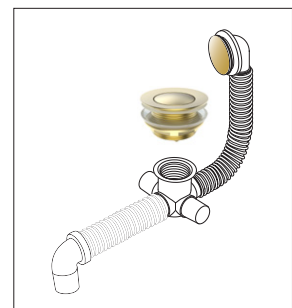

Smartfill System includes Filler, Overflow and Installation Kit:

Includes Bath, stainless steel Smartfill Bezel (filler at top, overflow at bottom), and premium Pop-out Bath Waste, and installation kit. Colour options:

- Brushed Nickel
- Gunmetal
- Brushed Gold
- Black Matte

SEIMA

kitchen + laundry + bathroom ware

seima.com.au

Please note

- All measurements are in millimetres.
- Dimensions are nominal and subject to normal manufacturing variations.
- Fixing: Use silicone sealant. Do not use epoxy type adhesives.
- Specifications may vary without notice as part of our continuous improvement practices.
- Clean with a damp cloth. Do not use abrasive cleaners, liquids or pastes.

Flexiwaste Bath Installation Kit with Overflow and Pop-out Bath Waste

Note: This bath design is used for illustration purposes only.

Colour options

Pop-out bath waste

Overflow dome

SEIMA

kitchen + laundry + bathroom ware

Planning Guide for baths to be installed with

Smartfill®

Bath filler + overflow by Seima

Important !

Must be installed by a licensed plumber in accordance with Australian Standard AS3500 and meet all requirements of local licensing authorities.