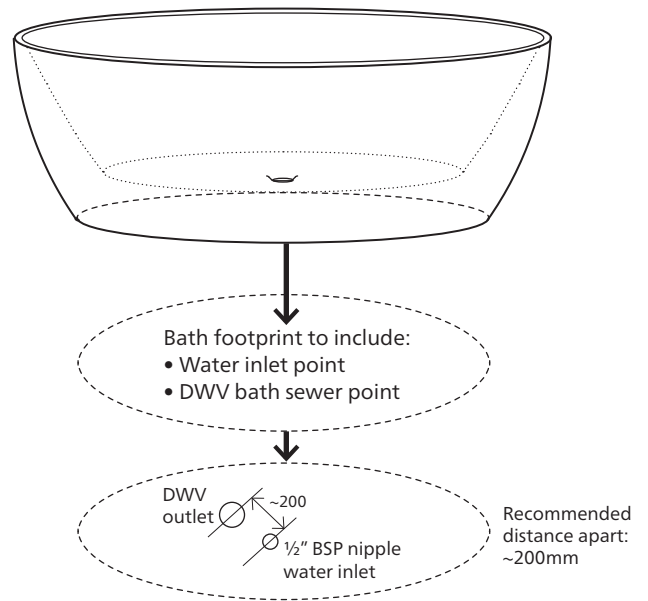

Installation

Refer to installation instructions.

The bath is supplied with four adjustable support feet on the base frame of the bath. Position the bath and use the adjustable feet to level the bath. Leave a 3mm void between the base of the bath and the floor. Use silicone around the base to seal the bath to the floor. Allow a 20mm gap in the silicone seal as a weephole (gap is designed to reveal any plumbing leakage).

Smartfill system includes FlexiWaste overflow kit with Pop-out bath waste

Smartfill Planning + Pre-lay Guide

The plumbing set-up for Smartfill normally requires advance planning, to place the plumbing inlet and outlet in the best positions for your bath location.

The Smartfill system simply requires the plumbing to be placed under the bath within the bath footprint:

- **Water Inlet Point**
1/2" BSP nipple — to protrude a minimum of 30mm above FFL (finished floor level).
(This water point will be controlled via a wall mixer or other tapware, to fill the bath.)
- **DWV Bath Sewer Point**
Water outlet

The water inlet nipple and waste outlet pipe can be placed anywhere within the footprint of the bath and there must be sufficient clearance for connection pipes. The recommended distance between the Water Inlet Point and DWV Point is around 200mm but this is not essential.