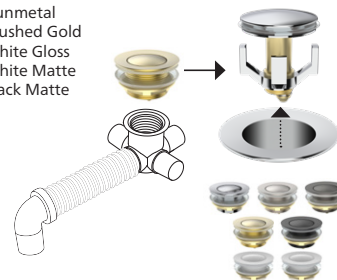

FlexiWaste Installation Kit with premium Pop-out Bath Waste, with colour options, is available as an optional extra.

192179	FlexiWaste Bath Installn Kit w Pop-out Waste, no OF, Chrome
192329	FlexiWaste Bath Installn Kit w Pop-out Waste, no OF, Brushed Nickel
192332	FlexiWaste Bath Installn Kit w Pop-out Waste, no OF, Gunmetal
192333	FlexiWaste Bath Installn Kit w Pop-out Waste, no OF, Brushed Gold
192331	FlexiWaste Bath Installn Kit w Pop-out Waste, no OF, White Gloss
192458	FlexiWaste Bath Installn Kit w Pop-out Waste, no OF, White Matte
192330	FlexiWaste Bath Installn Kit w Pop-out Waste, no OF, Black Matte

Option 1 – Order Bath and Installation Kit separately.

Installation Kit – Non-overflow:

FlexiWaste Installation Kit with premium Pop-out Bath Waste.

Colour options:

- Chrome
- Brushed Nickel
- Gunmetal
- Brushed Gold
- White Gloss
- White Matte
- Black Matte