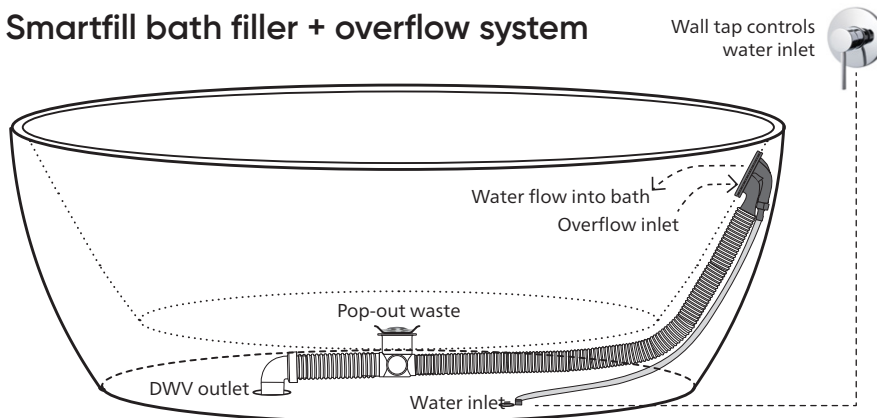

Smartfill bath filler + overflow system

Smartfill has two elements of backflow prevention built in to the device. Smartfill passes AS2845:2:1996 for backflow prevention with included air gap and also has a dual check valve (DualCV). WM Cert 23422.

SEIMA

kitchen + laundry + bathroom ware

seima.com.au

WaterMark

WMTS 040 LN 23422
ID: 192130, 191992,
191993

Designed and made in Australia
by Seima. This Seima innovation
is a patented, registered design.