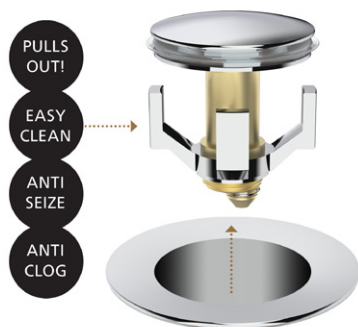

Smartfill System includes Filler, Overflow and Installation Kit:

Includes Bath, stainless steel Smartfill Bezel (filler at top, overflow at bottom), and premium Pop-out Bath Waste, and installation kit. Colour options:

- Brushed Nickel
- Gunmetal
- Brushed Gold
- Black Matte

SEIMA

kitchen + laundry + bathroom ware

seima.com.au

Please note

- All measurements are in millimetres.
- Dimensions are nominal and subject to normal manufacturing variations.
- Fixing: Use silicone sealant. Do not use epoxy type adhesives.
- Specifications may vary without notice as part of our continuous improvement practices.
- Clean with a damp cloth. Do not use abrasive cleaners, liquids or pastes.

Flexiwaste Bath Installation Kit with Overflow and Pop-out Bath Waste

Note: This bath design is used for illustration purposes only.

Colour options

Pop-out bath waste

Overflow dome

SEIMA

kitchen + laundry + bathroom ware

Smartfill system includes FlexiWaste overflow kit with Pop-out bath waste

Smartfill Planning + Pre-lay Guide

The plumbing set-up for Smartfill normally requires advance planning, to place the plumbing inlet and outlet in the best positions for your bath location.