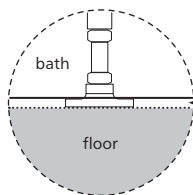

Installation

Refer to installation instructions.

The bath is supplied with four adjustable support feet on the base frame of the bath. Position the bath and use the adjustable feet to level the bath. Leave a 3mm void between the base of the bath and the floor. Use silicone around the base to seal the bath to the floor. Allow a 20mm gap in the silicone seal as a weephole (gap is designed to reveal any plumbing leakage).

Use acetic cured silicone sealant. Do not use epoxy type adhesives.

Order codes

See next page for order codes.

1500 MODEL

1700 MODEL

Leave a 3mm gap between base of bath and floor. Use silicone to seal base of bath to floor, leaving a 20mm weephole.

SEIMA

kitchen + laundry + bathroom ware

seima.com.au

Please note

- All measurements are in millimetres.
- Dimensions are nominal and subject to normal manufacturing variations.
- Fixing: Use silicone sealant. Do not use epoxy type adhesives.
- Specifications may vary without notice as part of our continuous improvement practices.
- Clean with a damp cloth. Do not use abrasive cleaners, liquids or pastes.