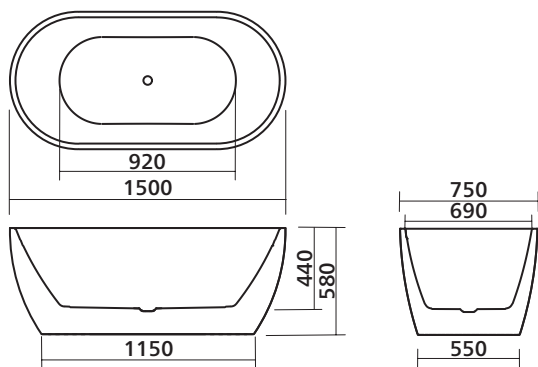

Available in 2 sizes

- 1500 mm long
- 1700 mm long

Available in 2 finishes

- White Gloss, sanitary grade acrylic
- White Matte, sanitary grade acrylic

Available in 3 configuration options

- **OPTION 1** Bath with No Overflow
- **OPTION 2** Bath with Overflow
- **OPTION 3** Bath with Smartfill System (bath filler and overflow)

Installation

Refer to installation instructions.

The bath is supplied with four adjustable support feet on the base frame of the bath. Position the bath and use the adjustable feet to level the bath. Leave a 3mm void between the base of the bath and the floor. Use silicone around the base to seal the bath to the floor. Allow a 20mm gap in the silicone seal as a weephole (gap is designed to reveal any plumbing leakage).

Use acetic cured silicone sealant. Do not use epoxy type adhesives.

Order codes

See next page for order codes.

1500 MODEL

1700 MODEL

Leave a 3mm gap between base of bath and floor. Use silicone to seal base of bath to floor, leaving a 20mm weephole.

SEIMA

kitchen + laundry + bathroom ware

seima.com.au

Please note

- All measurements are in millimetres.
- Dimensions are nominal and subject to normal manufacturing variations.
- Fixing: Use silicone sealant. Do not use epoxy type adhesives.
- Specifications may vary without notice as part of our continuous improvement practices.
- Clean with a damp cloth. Do not use abrasive cleaners, liquids or pastes.