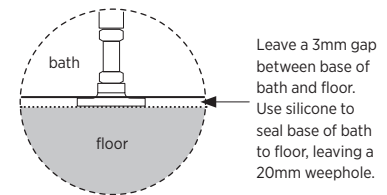

Syros 105 Integrated Overflow

Collection: Foundation

Freestanding bath – 2 sizes Integrated overflow, slot design

Features

- Fine rim, elegant super-ellipse design
- Seamless design
- White sanitary grade acrylic, high gloss finish
- Excellent heat retention properties
- Adjustable support feet
- Suits 40mm waste (not supplied)
- Bath has integrated overflow, slot design

Available in 2 sizes

- 1500 mm long
- 1700 mm long

Installation

Refer to installation instructions.

The bath is supplied with four adjustable support feet on the base frame of the bath. Position the bath and use the adjustable feet to level the bath. Leave a 3mm void between the base of the bath and the floor. Use silicone around the base to seal the bath to the floor. Allow a 20mm gap in the silicone seal as a weephole (gap is designed to reveal any plumbing leakage).

Use acetic cured silicone sealant. Do not use epoxy type adhesives.

Order Bath and Installation Kit separately

FlexiWaste Installation Kit includes premium Pop-out Bath Waste. Colour options:

- Chrome
- Brushed Nickel
- Gunmetal
- Brushed Gold
- White Gloss
- White Matte
- Black Matte

Order codes

Bath only – Integrated Overflow

192211	Syros 105 – Integrated Overflow, 1500 (waste not included)
192212	Syros 105 – Integrated Overflow, 1700 (waste not included)

OPTIONAL EXTRA – ORDER SEPARATELY

Bath Installation Kit + Pop-out Waste to suit Integrated Overflow

FlexiWaste Installation Kit with premium Pop-out Bath Waste, with colour options, is available as an optional extra.

Please note: The Pop-out Waste in this kit is suitable for both non-overflow and integrated overflow requirements when used with this kit.