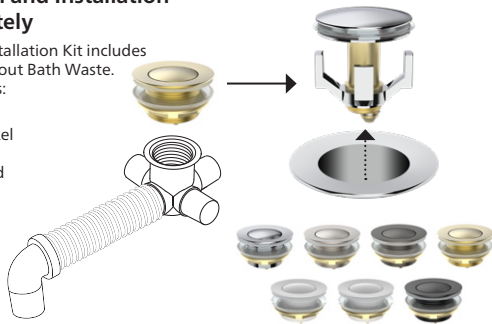

Syros 105 Integrated Overflow

Collection: Foundation

Freestanding bath – 2 sizes Integrated overflow, slot design

Features

- Fine rim, elegant super-ellipse design
- Seamless design
- White sanitary grade acrylic, high gloss finish
- Excellent heat retention properties
- Adjustable support feet
- Suits 40mm waste (not supplied)
- Bath has integrated overflow, slot design

Available in 2 sizes

- 1500 mm long
- 1700 mm long

Installation

Refer to installation instructions.

The bath is supplied with four adjustable support feet on the base frame of the bath. Position the bath and use the adjustable feet to level the bath. Leave a 3mm void between the base of the bath and the floor. Use silicone around the base to seal the bath to the floor. Allow a 20mm gap in the silicone seal as a weephole (gap is designed to reveal any plumbing leakage).

Use acetic cured silicone sealant. Do not use epoxy type adhesives.

Order Bath and Installation Kit separately

FlexiWaste Installation Kit includes premium Pop-out Bath Waste. Colour options:

- Chrome
- Brushed Nickel
- Gunmetal
- Brushed Gold
- White Gloss
- White Matte
- Black Matte

OPTIONAL EXTRA – ORDER SEPARATELY

Bath Installation Kit + Pop-out Waste to suit Integrated Overflow

FlexiWaste Installation Kit with premium Pop-out Bath Waste, with colour options, is available as an optional extra.