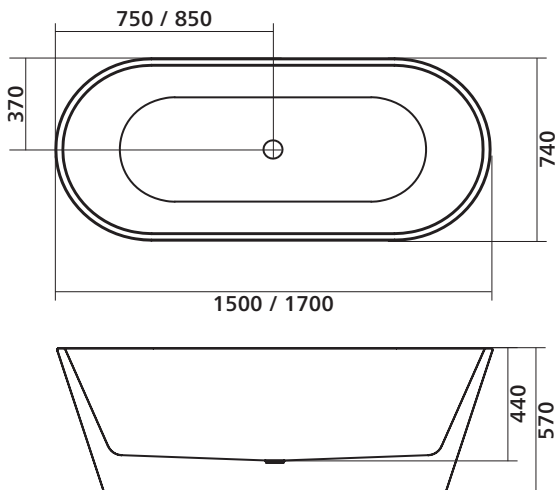

Base has four adjustable support feet.

Bath has integrated slot overflow.

SEIMA

kitchen + laundry + bathroom ware

seima.com.au

Please note

- All measurements are in millimetres.
- Dimensions are nominal and subject to normal manufacturing variations.
- Fixing: Use silicone sealant. Do not use epoxy type adhesives.
- Specifications may vary without notice as part of our continuous improvement practices.
- Clean with a damp cloth. Do not use abrasive cleaners, liquids or pastes.

Scan to view bath on our website