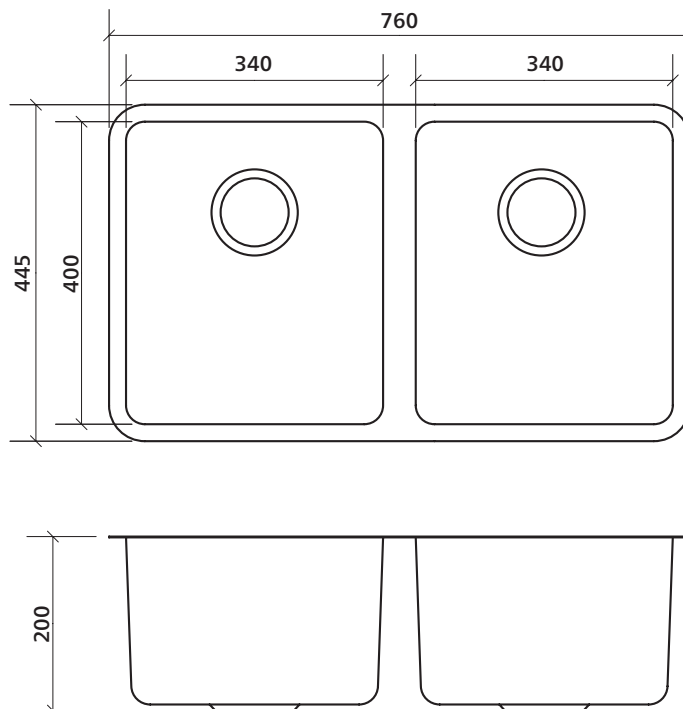

Order codes

191681 Kubic 768

191682 Kubic 768, with overflow kit

old code: SKS-KU768

old code: SKS-KU768-OF

Product details

SUMMARY Two bowls, standard size

WASTE Includes basket waste

OVERFLOW Optional overflow kit available

BOWL SIZE Each bowl 340 x 400 mm, 200 mm deep

Outer rim 22 mm wide

CAPACITY Each bowl 25 litres

ACCESSORIES A variety of accessories is available.

SEIMA

kitchen + laundry + bathroom ware

seima.com.au

Please note

- All measurements are in millimetres.
- Always use the actual product to verify cutout.
- Use silicone sealant. Do not use epoxy type adhesives.
- Specifications may vary without notice as part of our continuous improvement practices.