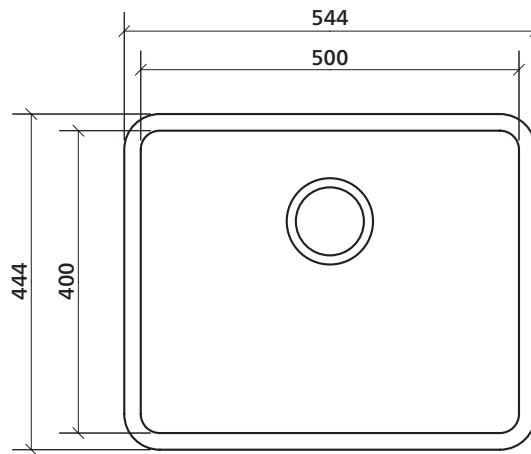

- Square lines and silk finish
- Superior rim finish, designed for abovement or undermount installation
- 1.0 mm thick premium 304 grade stainless steel
- Deep, large capacity bowls
- Easy to clean corners
- Sound deadening
- Designer basket waste

Order codes

191673	Kubic 500	old code: SKS-KU500
191674	Kubic 500, with overflow kit	old code: SKS-KU500-OF

Product details

SUMMARY	Single bowl
WASTE	Includes basket waste
OVERFLOW	Optional overflow kit available
BOWL SIZE	500 x 400 mm, 200 mm deep
CAPACITY	40 litres
ACCESSORIES	A variety of accessories is available.

200 mm deep

SEIMA

kitchen + laundry + bathroom ware

seima.com.au

Please note

- All measurements are in millimetres.
- Always use the actual product to verify cutout.
- Use silicone sealant. Do not use epoxy type adhesives.
- Specifications may vary without notice as part of our continuous improvement practices.