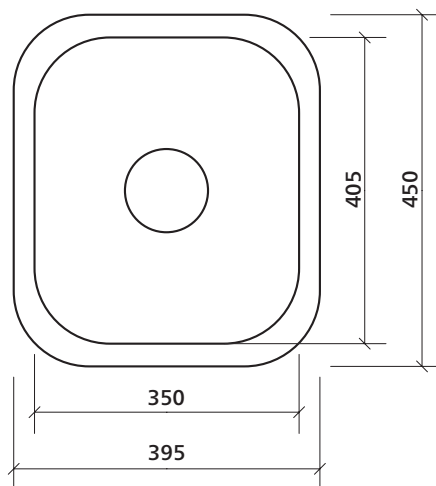

- Contemporary classic lines
- 0.8 mm thick premium 304 grade stainless steel
- Easy to clean
- Sound deadening
- Designer basket wastes

Order codes

191606 Acero 203

old code: SKS-203

Product details

SUMMARY	Single bowl, standard size, undermount
WASTE	Includes basket waste
OVERFLOW	Optional overflow kit available
BOWL SIZE	350 x 405 mm, 190 mm deep

190 mm deep

SEIMA

kitchen + laundry + bathroom ware

seima.com.au

Please note

- All measurements are in millimetres.
- Dimensions are nominal and subject to normal manufacturing variations.
- Always use the actual product to verify cutout.
- Use silicone sealant. Do not use epoxy type adhesives.
- Specifications may vary without notice as part of our continuous improvement practices.