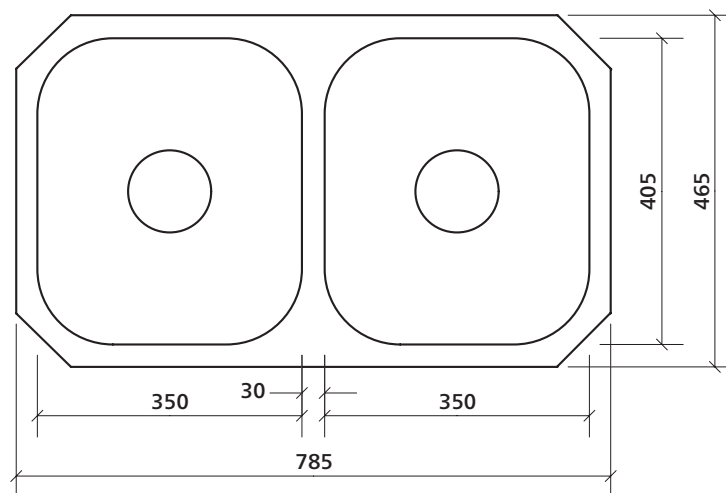

- Contemporary classic lines
- 0.8 mm thick premium 304 grade stainless steel
- Easy to clean
- Sound deadening
- Designer basket wastes

Order codes

191605 Acero 201

old code: SKS-201

Product details

SUMMARY	Two bowls, undermount
FINISH	Please note: The bowls have a polished finish. The flat upper surface (including the bridge between the bowls) has a satin finish.
WASTE	Includes basket waste
OVERFLOW	Optional overflow kit available
BOWL SIZE	Each bowl 350 x 405 mm, 200 mm deep Surround 27.5/30 mm, between bowls 30 mm

200 mm deep

SEIMA

kitchen + laundry + bathroom ware

seima.com.au

Please note

- All measurements are in millimetres.
- Always use the actual product to verify cutout.
- Use silicone sealant. Do not use epoxy type adhesives.
- Specifications may vary without notice as part of our continuous improvement practices.