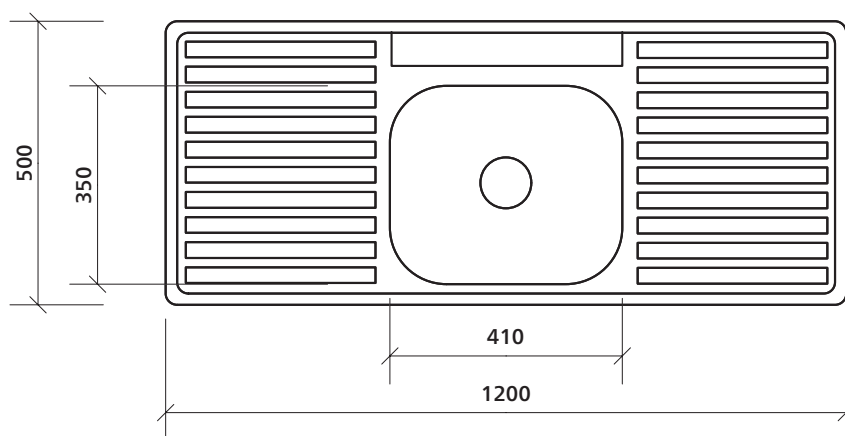

- Contemporary classic lines and silk finish
- 0.8 mm thick premium 304 grade stainless steel
- Large capacity bowls
- Easy to clean
- Sound deadening
- Designer basket wastes

Order codes

191603 Acero 012, 1 taphole
191604 Acero 012, 3 tapholes
191844 Acero 012, no taphole

old code: SKS-012-1T
old code: SKS-012-3T
old code: SKS-012-0T

Product details

SUMMARY One bowl, two drainers
WASTE Includes basket waste
OVERFLOW Optional overflow kit available
BOWL SIZE 410 x 350 mm, 180 mm deep
ACCESSORIES A variety of accessories is available.

180 mm deep

SEIMA

kitchen + laundry + bathroom ware

seima.com.au

Please note

- All measurements are in millimetres.
- Always use the actual product to verify cutout.
- Use silicone sealant. Do not use epoxy type adhesives.
- Specifications may vary without notice as part of our continuous improvement practices.