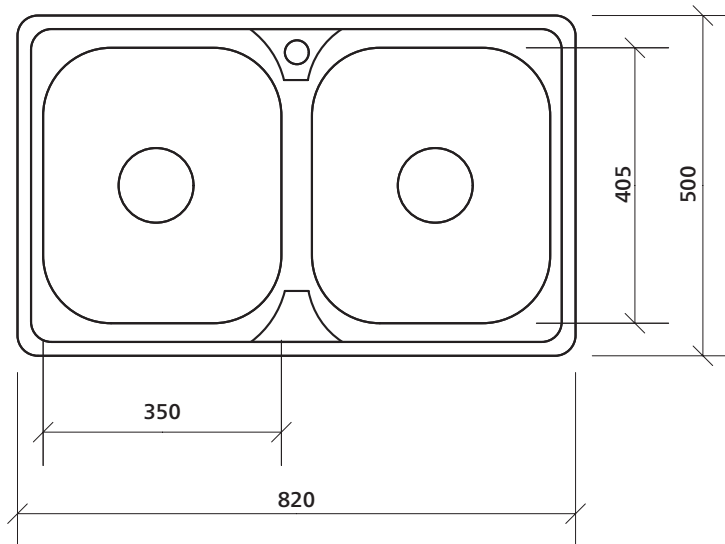

- Contemporary classic lines and silk finish
- 0.8 mm thick premium 304 grade stainless steel
- Large capacity bowls
- Easy to clean
- Sound deadening
- Designer basket wastes

Order codes

191584 Acero 005, 1 tap hole
191582 Acero 005, no tap hole

old code: SKS-005-1T
old code: SKS-005-0T

Product details

SUMMARY Two bowls
WASTE Includes basket waste
OVERFLOW Optional overflow kit available
BOWL SIZE Each bowl 350 x 405 mm, 180 mm deep
ACCESSORIES Accessories available.

180 mm deep

SEIMA

kitchen + laundry + bathroom ware

seima.com.au

Please note

- All measurements are in millimetres.
- Always use the actual product to verify cutout.
- Use silicone sealant. Do not use epoxy type adhesives.
- Specifications may vary without notice as part of our continuous improvement practices.