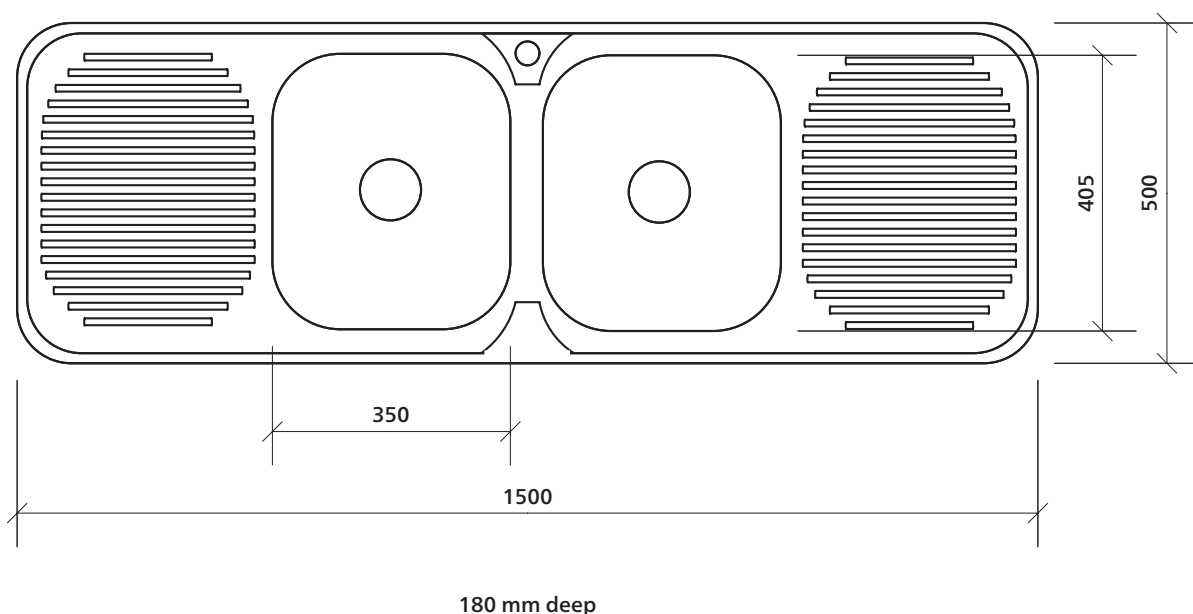

Acero 002

Collection: Foundation

Classic styling with a contemporary feel

Timeless classics that are equally at home in a modern or traditional kitchen. The classic styling has a contemporary feel, featuring square corners, stainless steel designer basket wastes and a silk finish.

- Contemporary classic lines and silk finish
- 0.8 mm thick premium 304 grade stainless steel
- Large capacity bowls
- Easy to clean
- Sound deadening
- Designer basket wastes

Order codes

191575	Acero 002, 1 taphole	old code: SKS-002
191573	Acero 002, no taphole	old code: SKS-002-0T

Product details

SUMMARY	Two bowls and two drainers
WASTE	Includes basket waste
OVERFLOW	Optional overflow kit available
BOWL SIZE	Each bowl 350 x 405 mm, 180 mm deep
ACCESSORIES	A variety of accessories is available.