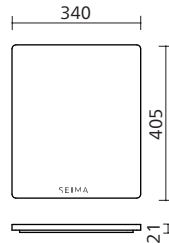

Designed for