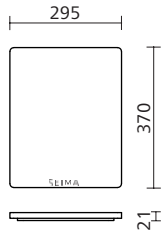

Sink accessories – Arqstone sinks

Cutting Board Arqstone – for Oros 1162

Small size

- Designed to fit Arqstone sink Oros 1162
- High quality bamboo construction
- 295W x 370 x 21 mm

Product variants	Order code
Cutting bd Arq-Small	191953

Cutting Board Arqstone – for Oros 450/550/620/750/820/822

Medium size

- Designed to fit Arqstone sinks listed above
- High quality bamboo construction
- 340W x 405 x 21 mm

Product variants	Order code
Cutting bd Arq-Medium	191954

Cutting Board Arqstone – for Oros 1160 and Oros 900/902

Large size

- Designed to fit Arqstone sinks listed above
- High quality bamboo construction
- 395W x 455 x 21 mm

Product variants	Order code
Cutting bd Arq-Large	191955

Designed for

Designed for

Designed for

SEIMA

kitchen + laundry + bathroom ware

seima.com.au

Please note

- All measurements are in millimetres.
- Use silicone sealant. Do not use epoxy type adhesives.
- Specifications may vary without notice as part of our continuous improvement practices.