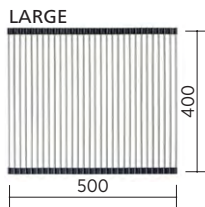

Sink accessories – Acero sinks

Roll-out Mats

Suitable for all sinks

- Premium stainless steel and rubber
- 3 sizes, as below

Note: Small roll-out mat fits into the Benchtop Drainer Tray.

Product variants	Order code
Rollout mat, Large	191561
Rollout mat, Medium	191562
Rollout mat, Small	191563