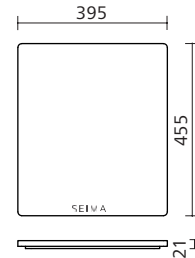

Designed for