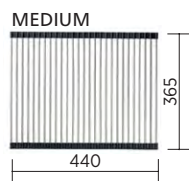

Sink accessories – Acero sinks

Roll-out Mats

Suitable for all sinks

- Premium stainless steel and rubber
- 3 sizes, as below

Note: Small roll-out mat fits into the Benchtop Drainer Tray.

Product variants	Order code
Rollout mat, Large	191561
Rollout mat, Medium	191562
Rollout mat, Small	191563