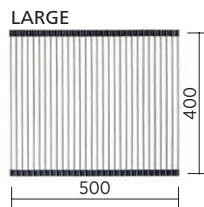

Roll-out Mats

Suitable for all sinks

- Premium stainless steel and rubber
- 3 sizes, as below

Note: Small roll-out mat fits into the Benchtop Drainer Tray.

Product variants	Order code
Rollout mat, Large	191561
Rollout mat, Medium	191562
Rollout mat, Small	191563