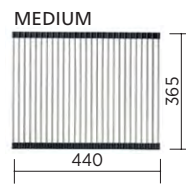

Drainer Basket

Suitable for most sinks*

*Note: Does not fit inside bowl of all Arqstone sinks. Suitable as a benchtop drainer basket for all sinks.

- Chrome plated metal
- 370 x 320 x 150H mm

Product variants	Order code
Drainer basket	191560

SEIMA

kitchen + laundry + bathroom ware

seima.com.au

Please note

- All measurements are in millimetres.
- Use silicone sealant. Do not use epoxy type adhesives.
- Specifications may vary without notice as part of our continuous improvement practices.