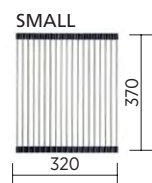

Sink accessories – Acero sinks

Roll-out Mats

Suitable for all sinks

- Premium stainless steel and rubber
- 3 sizes, as below

Note: Small roll-out mat fits into the Benchtop Drainer Tray.

Product variants	Order code
Rollout mat, Large	191561
Rollout mat, Medium	191562
Rollout mat, Small	191563