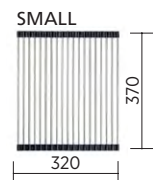

- Premium stainless steel
- 380 x 435 x 20H mm
- Fits standard size bowl

Product variants	Order code
Drainer tray	191565

SEIMA

kitchen + laundry + bathroom ware

seima.com.au

Please note

- All measurements are in millimetres.
- Use silicone sealant. Do not use epoxy type adhesives.
- Specifications may vary without notice as part of our continuous improvement practices.

Sink accessories – Tetra + Kubic + Leto sinks

Roll-out Mats

Suitable for all sinks

- Premium stainless steel and rubber
- 3 sizes, as below

Note: Small roll-out mat fits into the Benchtop Drainer Tray.

Product variants	Order code
Rollout mat, Large	191561
Rollout mat, Medium	191562
Rollout mat, Small	191563