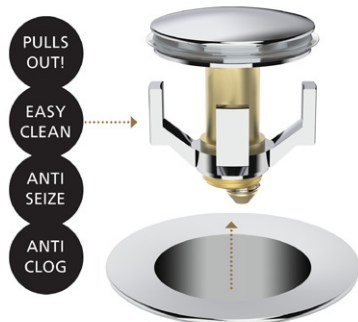

- Chrome
- Brushed Nickel
- Gunmetal
- Brushed Gold
- White Gloss
- White Matte
- Black Matte

BASIC Installation Kit with Overflow:
FlexiWaste Installation Kit (as above) with basic Chrome Plug+Waste and Chrome overflow dome

SEIMA

kitchen + laundry + bathroom ware

seima.com.au

Please note

- All measurements are in millimetres.
- Dimensions are nominal and subject to normal manufacturing variations.
- Fixing: Use silicone sealant. Do not use epoxy type adhesives.
- Specifications may vary without notice as part of our continuous improvement practices.
- Clean with a damp cloth. Do not use abrasive cleaners, liquids or pastes.

View bath on our website

Flexiwaste Bath Installation Kit with Overflow and Pop-out Bath Waste

Colour options

Pop-out bath waste

Overflow dome

Note: The above bath design is for illustration purposes only.
Location of overflow will depend on bath design.