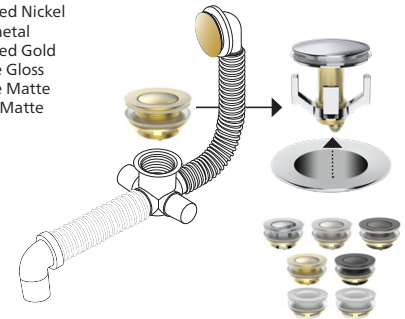

BASIC Installation Kit with Overflow:
FlexiWaste Installation Kit (as above) with basic Chrome Plug+Waste and Chrome overflow dome

SEIMA

kitchen + laundry + bathroom ware

seima.com.au

Please note

- All measurements are in millimetres.
- Dimensions are nominal and subject to normal manufacturing variations.
- Fixing: Use silicone sealant. Do not use epoxy type adhesives.
- Specifications may vary without notice as part of our continuous improvement practices.
- Clean with a damp cloth. Do not use abrasive cleaners, liquids or pastes.

View bath on our website