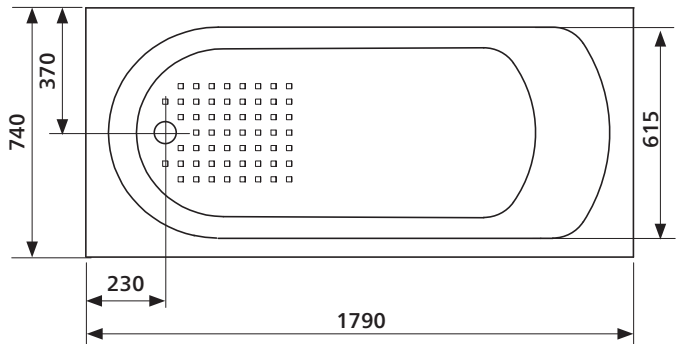

Available in 3 sizes

- 1525 mm long (220 litres)
- 1675 mm long (250 litres)
- 1790 mm long

Available in 2 configuration options

- **OPTION 1** Bath with No Overflow
- **OPTION 2** Bath with Overflow

Installation

Refer to installation instructions. Always refer to actual product to verify cutout. Use acetic cured silicone sealant. Do not use epoxy type adhesives.

Order codes

See next page for order codes.

1525 AND 1675 LENGTHS

1790 LENGTH

SEIMA

kitchen + laundry + bathroom ware

seima.com.au

Please note

- All measurements are in millimetres.
- Dimensions are nominal and subject to normal manufacturing variations.
- Fixing: Use silicone sealant. Do not use epoxy type adhesives.
- Specifications may vary without notice as part of our continuous improvement practices.
- Clean with a damp cloth. Do not use abrasive cleaners, liquids or pastes.