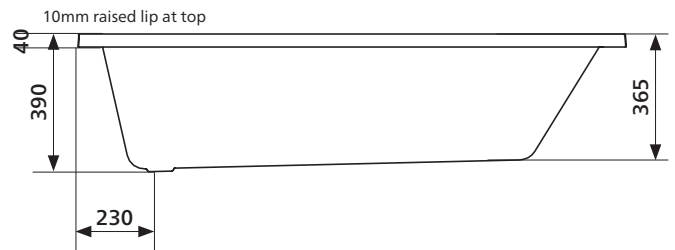

Available in 3 sizes

- 1525 mm long (220 litres)
- 1675 mm long (250 litres)
- 1790 mm long

Available in 2 configuration options

- **OPTION 1** Bath with No Overflow
- **OPTION 2** Bath with Overflow

Installation

Refer to installation instructions. Always refer to actual product to verify cutout. Use acetic cured silicone sealant. Do not use epoxy type adhesives.

Order codes

See next page for order codes.

1525 AND 1675 LENGTHS

1790 LENGTH

SEIMA

kitchen + laundry + bathroom ware

seima.com.au

Please note

- All measurements are in millimetres.
- Dimensions are nominal and subject to normal manufacturing variations.
- Fixing: Use silicone sealant. Do not use epoxy type adhesives.
- Specifications may vary without notice as part of our continuous improvement practices.
- Clean with a damp cloth. Do not use abrasive cleaners, liquids or pastes.