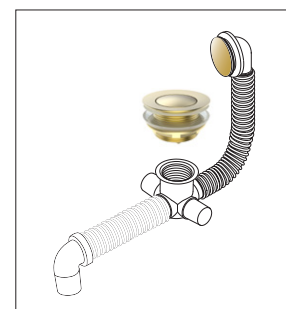

- Chrome
- Brushed Nickel
- Gunmetal
- Brushed Gold
- White Gloss
- White Matte
- Black Matte

BASIC Installation Kit with Overflow:
FlexiWaste Installation Kit (as above) with basic Chrome Plug+Waste and Chrome overflow dome

SEIMA

kitchen + laundry + bathroom ware

seima.com.au

Please note

- All measurements are in millimetres.
- Dimensions are nominal and subject to normal manufacturing variations.
- Fixing: Use silicone sealant. Do not use epoxy type adhesives.
- Specifications may vary without notice as part of our continuous improvement practices.
- Clean with a damp cloth. Do not use abrasive cleaners, liquids or pastes.

View bath on our website

Flexiwaste Bath Installation Kit with Overflow and Pop-out Bath Waste

Colour options

Pop-out bath waste

Overflow dome

Note: The above bath design is for illustration purposes only.
Location of overflow will depend on bath design.