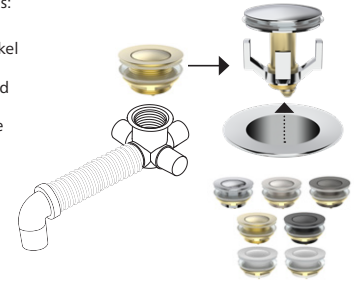

View bath on our website

Chios 102 – Order Codes

Order codes

OPTION 1 Chios 102 Bath with No Overflow

Bath only – No Overflow

191523	Chios 102, 1525 mm, No Overflow
191526	Chios 102, 1675 mm, No Overflow
191854	Chios 102, 1790 mm, No Overflow

OPTIONAL EXTRA — ORDER SEPARATELY

Bath Installation Kit + Pop-out Waste to suit Non-Overflow bath

PREMIUM KIT — Kit includes Pop-out Bath Waste + colour options:	
192179	FlexiWaste Bath Installn Kit w Pop-out Waste, no OF, Chrome
192329	FlexiWaste Bath Installn Kit w Pop-out Waste, no OF, Brushed Nickel
192332	FlexiWaste Bath Installn Kit w Pop-out Waste, no OF, Gunmetal
192333	FlexiWaste Bath Installn Kit w Pop-out Waste, no OF, Brushed Gold
192331	FlexiWaste Bath Installn Kit w Pop-out Waste, no OF, White Gloss
192458	FlexiWaste Bath Installn Kit w Pop-out Waste, no OF, White Matte
192330	FlexiWaste Bath Installn Kit w Pop-out Waste, no OF, Black Matte

BASIC KIT — Kit includes Chrome Plug+Waste:	
192178	Plug+Waste Bath Waste Kit, Chrome

Option 1 – Order Bath and Installation Kit separately. Select Premium or Basic option.

PREMIUM Installation Kit – Non-overflow:
FlexiWaste Installation Kit with premium Pop-out Bath Waste.
Colour options:

- Chrome
- Brushed Nickel
- Gunmetal
- Brushed Gold
- White Gloss
- White Matte
- Black Matte

BASIC Installation Kit – Non-overflow:
FlexiWaste Installation Kit (as above) with basic Chrome Plug+Waste

OPTION 2 Chios 102 Bath with Overflow