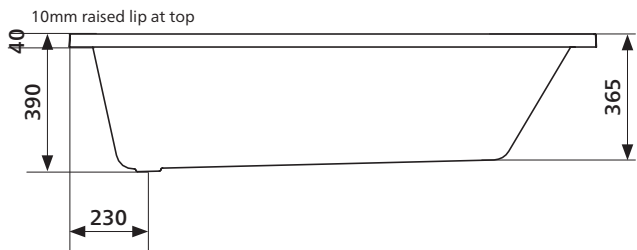

Available in 3 sizes

- 1525 mm long (220 litres)
- 1675 mm long (250 litres)
- 1790 mm long

Available in 2 configuration options

- **OPTION 1** Bath with No Overflow
- **OPTION 2** Bath with Overflow

Installation

Refer to installation instructions. Always refer to actual product to verify cutout. Use acetic cured silicone sealant. Do not use epoxy type adhesives.

Order codes

See next page for order codes.

1525 AND 1675 LENGTHS

1790 LENGTH

SEIMA

kitchen + laundry + bathroom ware

seima.com.au

Please note

- All measurements are in millimetres.
- Dimensions are nominal and subject to normal manufacturing variations.
- Fixing: Use silicone sealant. Do not use epoxy type adhesives.
- Specifications may vary without notice as part of our continuous improvement practices.
- Clean with a damp cloth. Do not use abrasive cleaners, liquids or pastes.