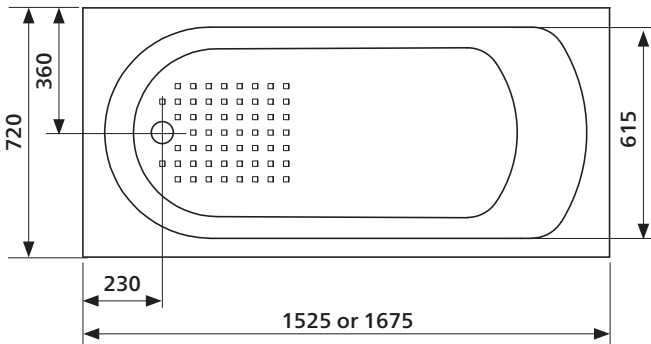

Available in 3 sizes

- 1525 mm long (220 litres)
- 1675 mm long (250 litres)
- 1790 mm long

Available in 2 configuration options

- **OPTION 1** Bath with No Overflow
- **OPTION 2** Bath with Overflow

Installation

Refer to installation instructions. Always refer to actual product to verify cutout. Use acetic cured silicone sealant. Do not use epoxy type adhesives.

Order codes

See next page for order codes.

1525 AND 1675 LENGTHS

1790 LENGTH

SEIMA

kitchen + laundry + bathroom ware

seima.com.au

Please note

- All measurements are in millimetres.
- Dimensions are nominal and subject to normal manufacturing variations.
- Fixing: Use silicone sealant. Do not use epoxy type adhesives.
- Specifications may vary without notice as part of our continuous improvement practices.
- Clean with a damp cloth. Do not use abrasive cleaners, liquids or pastes.