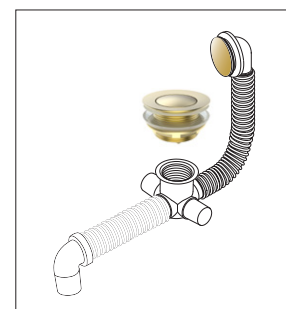

#### Please note

- All measurements are in millimetres.
- Dimensions are nominal and subject to normal manufacturing variations.
- Fixing: Use silicone sealant. Do not use epoxy type adhesives.
- Specifications may vary without notice as part of our continuous improvement practices.
- Clean with a damp cloth. Do not use abrasive cleaners, liquids or pastes.

# Flexiwaste Bath Installation Kit with Overflow and Pop-out Bath Waste

Colour options

Pop-out bath waste

Overflow dome

Note: The above bath design is for illustration purposes only.  
Location of overflow will depend on bath design.