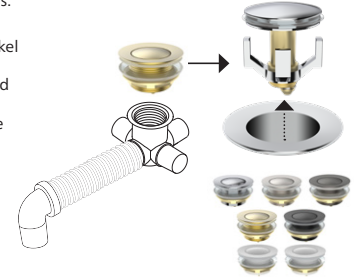

#### Bath Installation Kit + Pop-out Waste to suit Non-Overflow bath

PREMIUM KIT — Kit includes Pop-out Bath Waste + colour options:

192179	FlexiWaste Bath Installn Kit w Pop-out Waste, no OF, Chrome
192329	FlexiWaste Bath Installn Kit w Pop-out Waste, no OF, Brushed Nickel
192332	FlexiWaste Bath Installn Kit w Pop-out Waste, no OF, Gunmetal
192333	FlexiWaste Bath Installn Kit w Pop-out Waste, no OF, Brushed Gold
192331	FlexiWaste Bath Installn Kit w Pop-out Waste, no OF, White Gloss
192458	FlexiWaste Bath Installn Kit w Pop-out Waste, no OF, White Matte
192330	FlexiWaste Bath Installn Kit w Pop-out Waste, no OF, Black Matte

BASIC KIT — Kit includes Chrome Plug+Waste:

192178	Plug+Waste Bath Waste Kit, Chrome
--------	-----------------------------------

*Option 1 – Order Bath and Installation Kit separately. Select Premium or Basic option.*

#### PREMIUM Installation Kit – Non-overflow:

FlexiWaste Installation Kit with premium Pop-out Bath Waste. Colour options:

- Chrome
- Brushed Nickel
- Gunmetal
- Brushed Gold
- White Gloss
- White Matte
- Black Matte