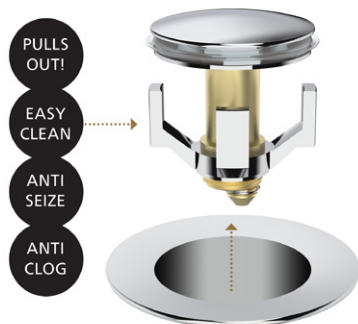

#### BASIC Installation Kit with Overflow:

FlexiWaste Installation Kit (as above) with basic Chrome Plug+Waste and Chrome overflow dome

#### Please note

- All measurements are in millimetres.
- Dimensions are nominal and subject to normal manufacturing variations.
- Fixing: Use silicone sealant. Do not use epoxy type adhesives.
- Specifications may vary without notice as part of our continuous improvement practices.
- Clean with a damp cloth. Do not use abrasive cleaners, liquids or pastes.

# Flexiwaste Bath Installation Kit with Overflow and Pop-out Bath Waste

Colour options

Pop-out bath waste

Overflow dome

Note: The above bath design is for illustration purposes only.  
Location of overflow will depend on bath design.