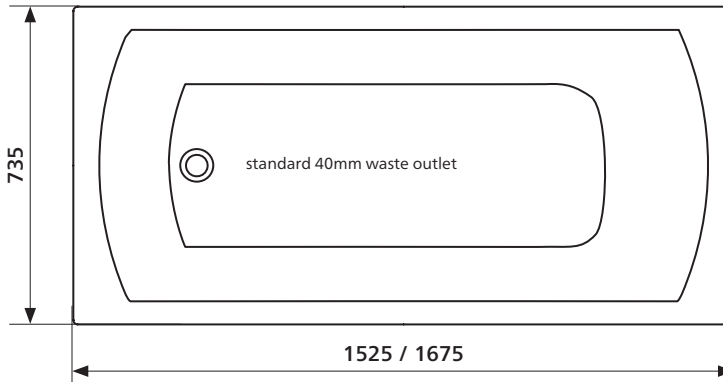

SEIMA

kitchen + laundry + bathroom ware

seima.com.au

Please note

- All measurements are in millimetres.
- Dimensions are nominal and subject to normal manufacturing variations.
- Fixing: Use silicone sealant. Do not use epoxy type adhesives.
- Specifications may vary without notice as part of our continuous improvement practices.
- Clean with a damp cloth. Do not use abrasive cleaners, liquids or pastes.

View bath on
our website