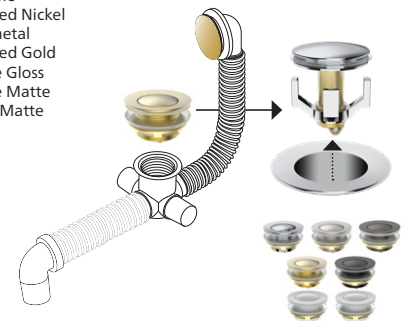

### OPTION 2 Syros 103 Bath with Overflow

Option 2, Bath with Overflow, includes Bath plus FlexiWaste Installation Kit.

BATH WITH PREMIUM KIT — inc Pop-out Bath Waste + OF Dome + colour options:

192891	Syros 103, 1525 + FlexiWaste Bath Installn Kit w OF + Pop-out Waste, Chrome
192892	Syros 103, 1525 + FlexiWaste Bath Installn Kit w OF + Pop-out Waste, Brushed Nickel
192893	Syros 103, 1525 + FlexiWaste Bath Installn Kit w OF + Pop-out Waste, Gunmetal
192894	Syros 103, 1525 + FlexiWaste Bath Installn Kit w OF + Pop-out Waste, Brushed Gold
192895	Syros 103, 1525 + FlexiWaste Bath Installn Kit w OF + Pop-out Waste, White Gloss
192896	Syros 103, 1525 + FlexiWaste Bath Installn Kit w OF + Pop-out Waste, White Matte
192897	Syros 103, 1525 + FlexiWaste Bath Installn Kit w OF + Pop-out Waste, Black Matte
192898	Syros 103, 1675 + FlexiWaste Bath Installn Kit w OF + Pop-out Waste, Chrome
192899	Syros 103, 1675 + FlexiWaste Bath Installn Kit w OF + Pop-out Waste, Brushed Nickel
192900	Syros 103, 1675 + FlexiWaste Bath Installn Kit w OF + Pop-out Waste, Gunmetal
192901	Syros 103, 1675 + FlexiWaste Bath Installn Kit w OF + Pop-out Waste, Brushed Gold
192902	Syros 103, 1675 + FlexiWaste Bath Installn Kit w OF + Pop-out Waste, White Gloss
192903	Syros 103, 1675 + FlexiWaste Bath Installn Kit w OF + Pop-out Waste, White Matte
192904	Syros 103, 1675 + FlexiWaste Bath Installn Kit w OF + Pop-out Waste, Black Matte

BATH WITH BASIC KIT — inc Plug+Waste + OF Dome in Chrome:

191513	Syros 103, 1525 + FlexiWaste Overflow Kit, Plug+Waste, Chrome
191519	Syros 103, 1790 + FlexiWaste Overflow Kit, Plug+Waste, Chrome

*Option 2 – Includes Bath and FlexiWaste Installation Kit with Overflow and Pop-out Waste. Select Premium or Basic option.*

#### PREMIUM Installation Kit with Overflow:

Includes premium Pop-out Bath Waste and Overflow Dome. Colour options:

- Chrome
- Brushed Nickel
- Gunmetal
- Brushed Gold
- White Gloss
- White Matte
- Black Matte