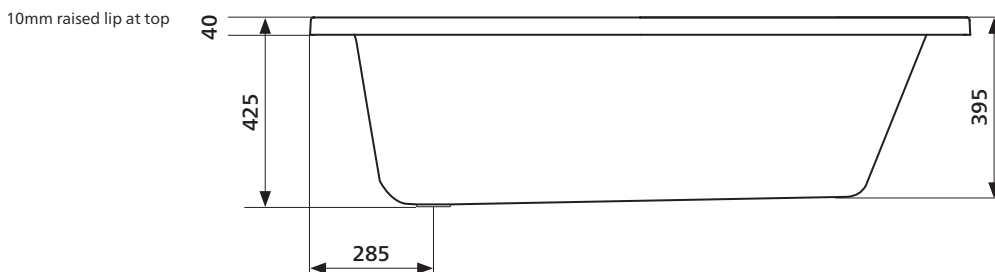

SEIMA

kitchen + laundry + bathroom ware

seima.com.au

Please note

- All measurements are in millimetres.
- Dimensions are nominal and subject to normal manufacturing variations.
- Fixing: Use silicone sealant. Do not use epoxy type adhesives.
- Specifications may vary without notice as part of our continuous improvement practices.
- Clean with a damp cloth. Do not use abrasive cleaners, liquids or pastes.

View bath on
our website