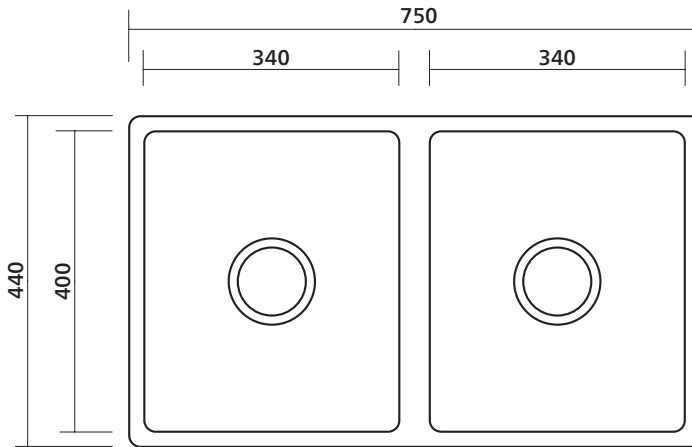

Leto 750

Collection: Foundation

Square lines, 15 mm radius corners Architectural aesthetic

- Square design features
- Brushed silk finish
- Superior rim finish, suitable for abovement or undermount installation
- 0.8 mm thick premium 304 grade stainless steel
- Deep, large capacity bowls, 190 mm deep
- Easy to clean corners, 15 mm radius
- Sound deadening
- Designer basket waste

Order codes

- 191332 Leto 750 double bowl stainless steel sink
191924 Leto 750 double bowl stainless steel sink with overflow

Product details

SUMMARY	Double bowl sink
MATERIAL	304 grade stainless steel, 0.8 mm thick
WASTE	Waste in centre of bowl, includes basket waste
OVERFLOW	Optional overflow kit available
BOWL SIZE	Two bowls, each 340 x 400 mm, 190 mm deep
CAPACITY	Each bowl 25 litres

190 mm deep

SEIMA

kitchen + laundry + bathroom ware

seima.com.au

Please note

- All measurements are in millimetres.
- Always use the actual product to verify cutout.
- Use silicone sealant. Do not use epoxy type adhesives.
- Specifications may vary without notice as part of our continuous improvement practices.