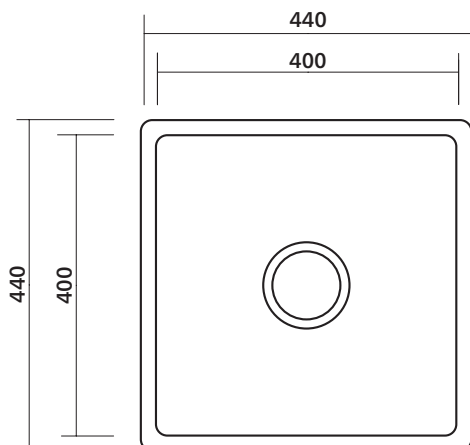

Leto 400

Collection: Foundation

Square lines, 15 mm radius corners Architectural aesthetic

- Square design features
- Brushed silk finish
- Superior rim finish, suitable for abovement or undermount installation
- 0.8 mm thick premium 304 grade stainless steel
- Deep, large capacity bowls, 190 mm deep
- Easy to clean corners, 15 mm radius
- Sound deadening
- Designer basket waste

Order codes

- 191331 Leto 400 stainless steel sink
191920 Leto 400 stainless steel sink with overflow

Product details

SUMMARY	Single bowl
MATERIAL	304 grade stainless steel, 0.8 mm thick
WASTE	Waste in centre of bowl, includes basket waste
OVERFLOW	Optional overflow kit available
BOWL SIZE	400 x 400 mm, 190 mm deep
CAPACITY	32 litres

190 mm deep

SEIMA

kitchen + laundry + bathroom ware

seima.com.au

Please note

- All measurements are in millimetres.
- Always use the actual product to verify cutout.
- Use silicone sealant. Do not use epoxy type adhesives.
- Specifications may vary without notice as part of our continuous improvement practices.