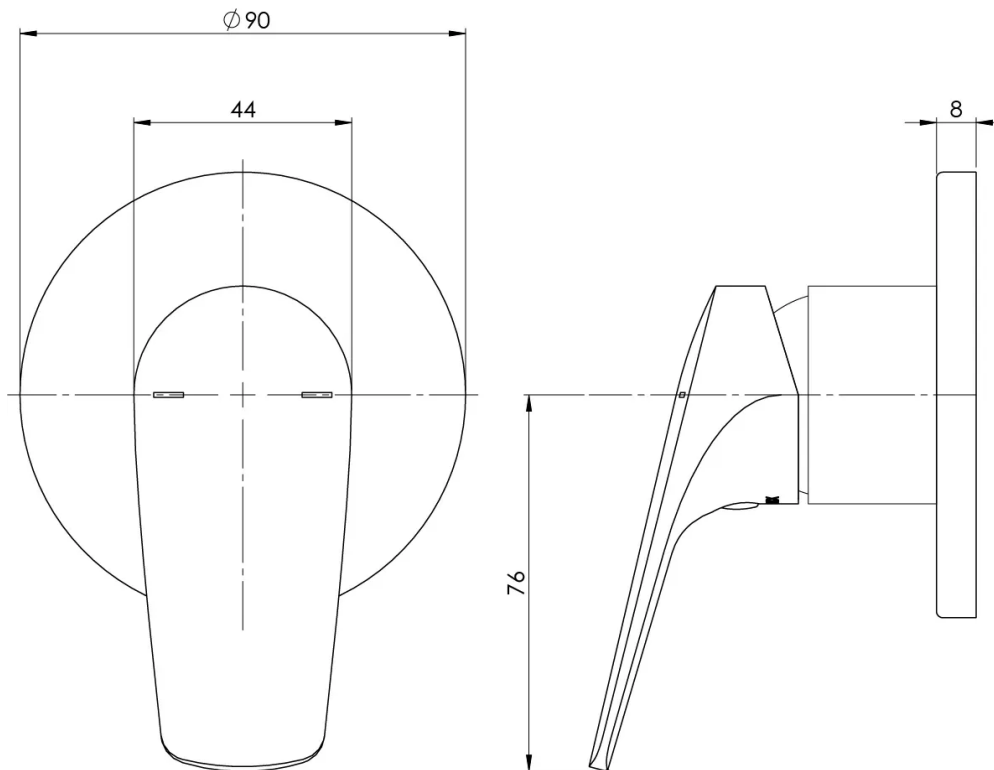

IVY MKII

IVY MKII SHOWER / WALL MIXER TRIM KIT

SPECIFICATIONS

AVAILABLE IN

154-7805-00
Chrome

154-7805-10
Matte Black

INFORMATION

Temperature Rating
1 - 75°C