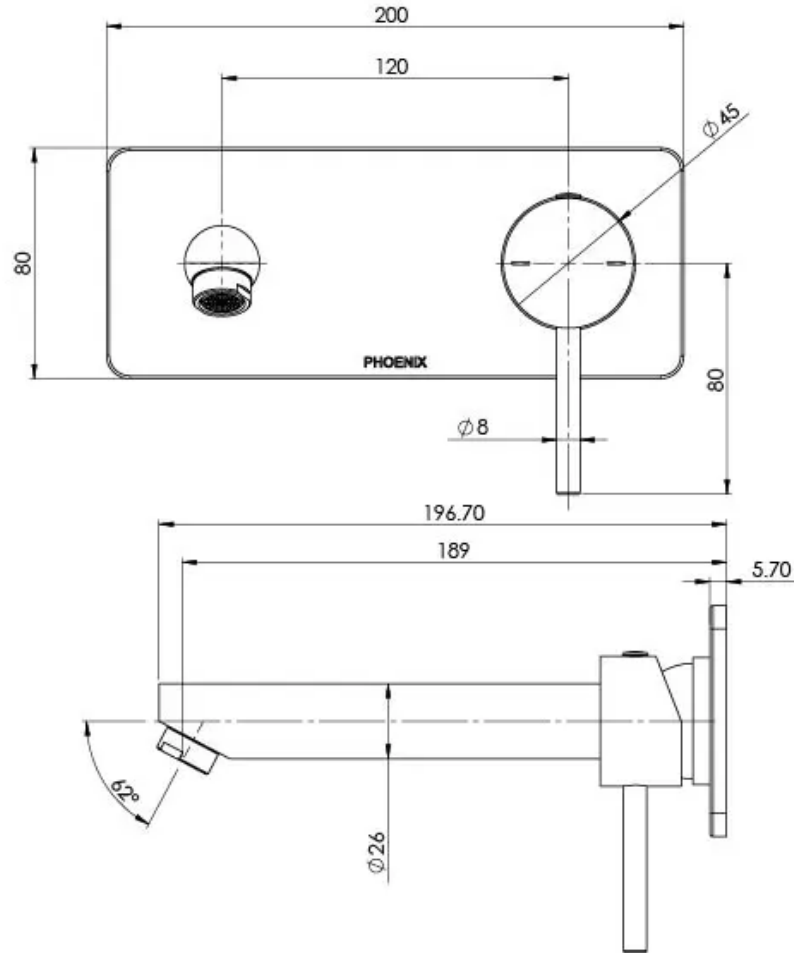

# PINA

PINA WALL BASIN / BATH MIXER SET 180MM TRIM KIT ONLY

## SPECIFICATIONS

Please visit <https://www.phoenixtapware.com.au/warranty> to view the full warranty

While we aim to ensure the specifications shown are correct at time of printing, Phoenix Tapware reserves the right to make modifications without prior notice. Always use the physical product measurements for mark-ups and roughing-in as the line drawing shown may differ from the actual product over time. All measurements are shown in millimetres. Colours may vary from image shown.