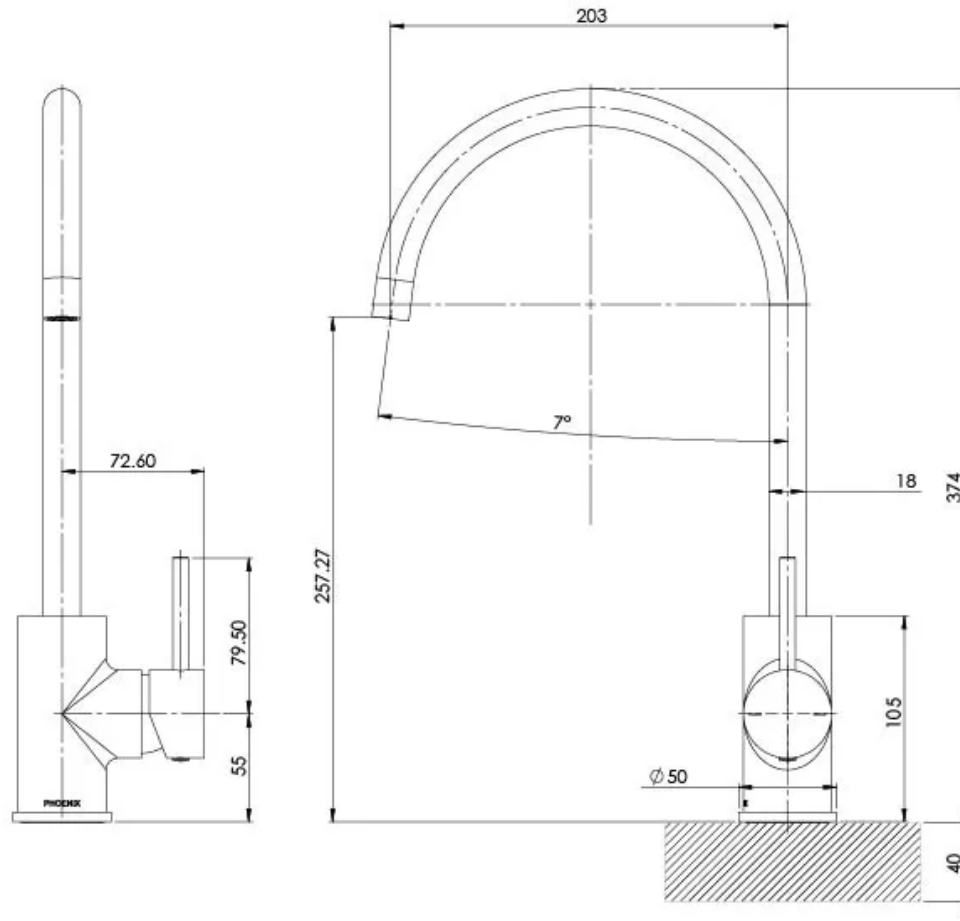

## PINA SINK MIXER 200MM GOOSENECK

## SPECIFICATIONS

Please visit <https://www.phoenixtapware.com.au/warranty> to view the full warranty

While we aim to ensure the specifications shown are correct at time of printing, Phoenix Tapware reserves the right to make modifications without prior notice. Always use the physical product measurements for mark-ups and roughing-in as the line drawing shown may differ from the actual product over time. All measurements are shown in millimetres. Colours may vary from image shown.