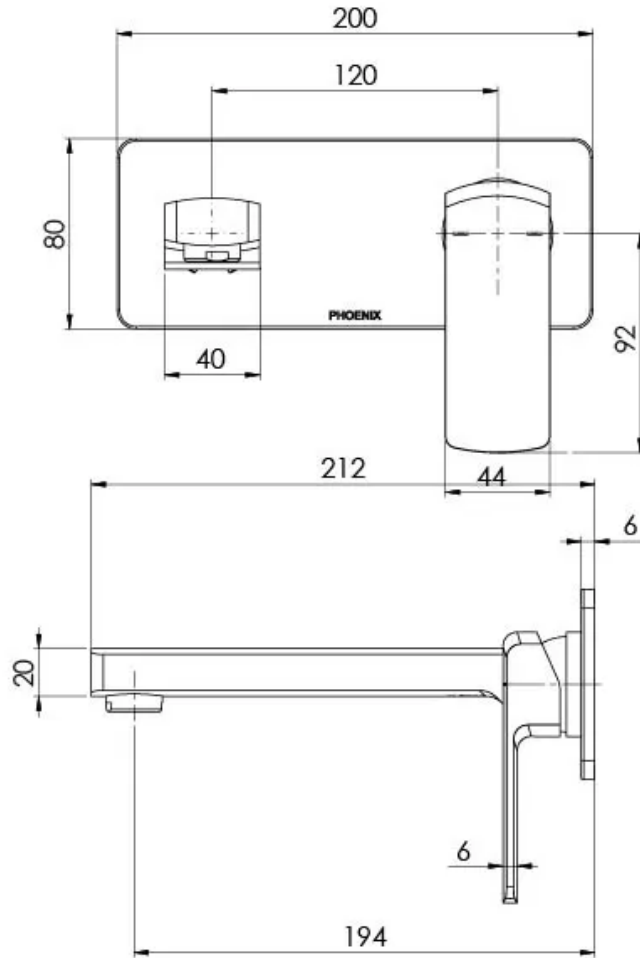

TEVA

TEVA WALL BASIN / BATH MIXER SET 200MM TRIM KIT ONLY

SPECIFICATIONS

AVAILABLE IN

152-7812-00
Chrome

152-7812-40
Brushed Nickel

152-7812-10
Matte Black

INFORMATION

Please visit <https://www.phoenixtapware.com.au/warranty> to view the full warranty

While we aim to ensure the specifications shown are correct at time of printing, Phoenix Tapware reserves the right to make modifications without prior notice. Always use the physical product measurements for mark-ups and roughing-in as the line drawing shown may differ from the actual product over time. All measurements are shown in millimetres. Colours may vary from image shown.