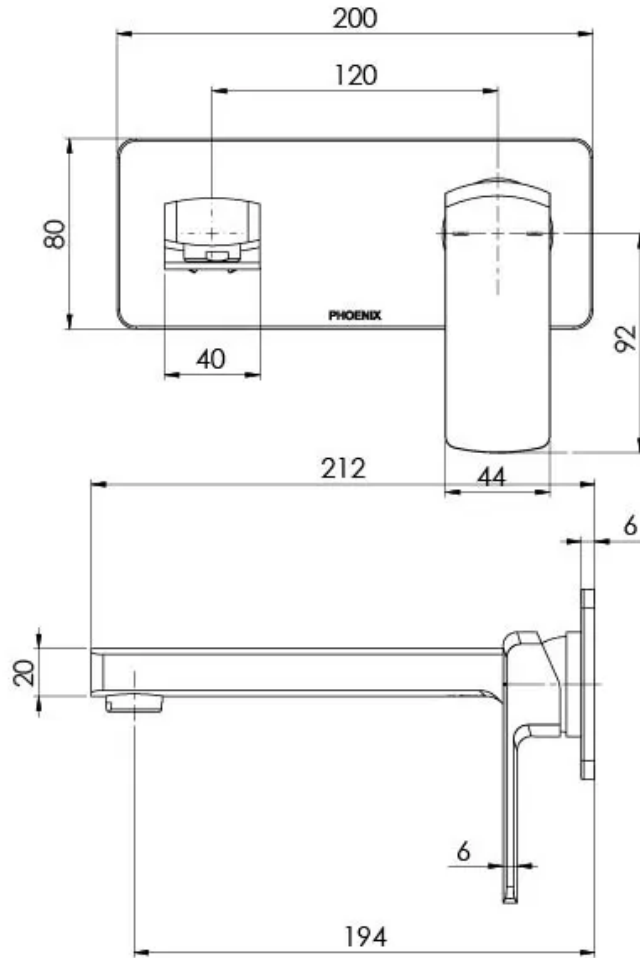

# TEVA

TEVA WALL BASIN / BATH MIXER SET 200MM TRIM KIT ONLY

## SPECIFICATIONS

Please visit <https://www.phoenixtapware.com.au/warranty> to view the full warranty

While we aim to ensure the specifications shown are correct at time of printing, Phoenix Tapware reserves the right to make modifications without prior notice. Always use the physical product measurements for mark-ups and roughing-in as the line drawing shown may differ from the actual product over time. All measurements are shown in millimetres. Colours may vary from image shown.