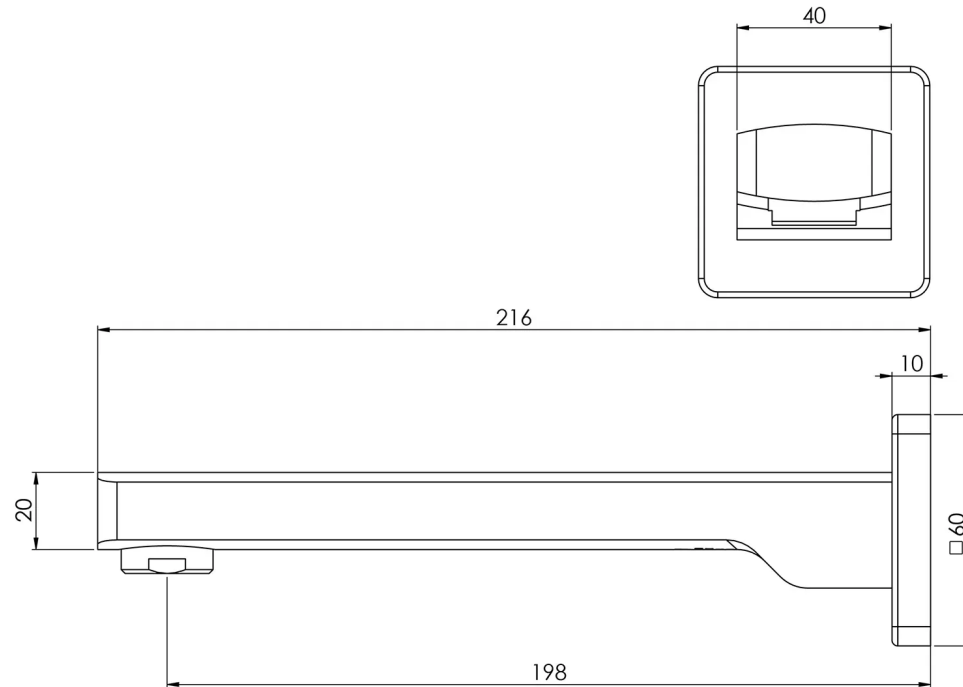

## TEVA WALL BATH OUTLET 200MM

## SPECIFICATIONS