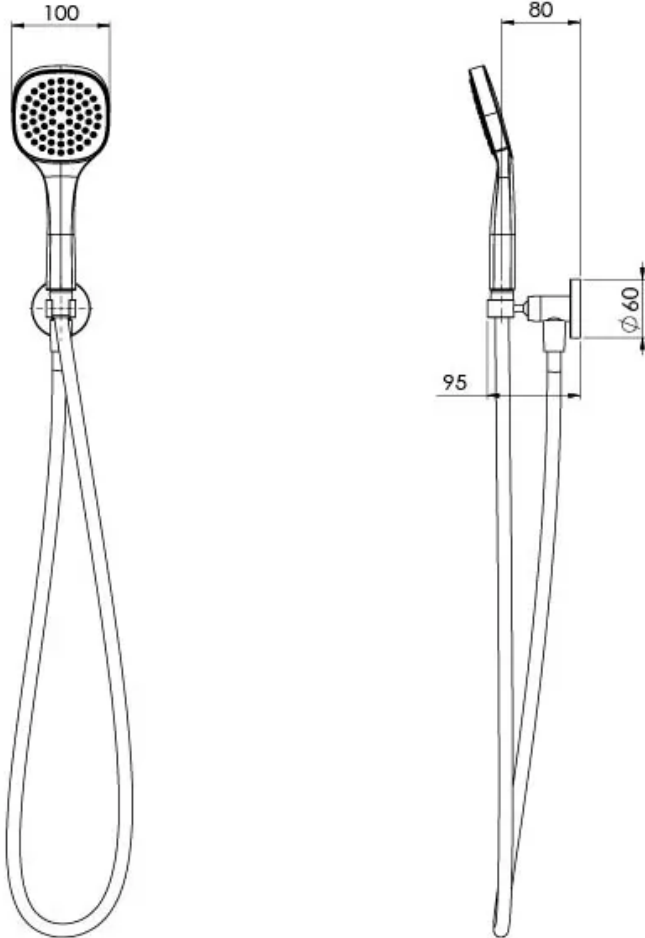

TEVA

TEVA HAND SHOWER

SPECIFICATIONS

AVAILABLE IN

152-6610-00
Chrome

152-6610-40
Brushed Nickel

152-6610-10
Matte Black

INFORMATION