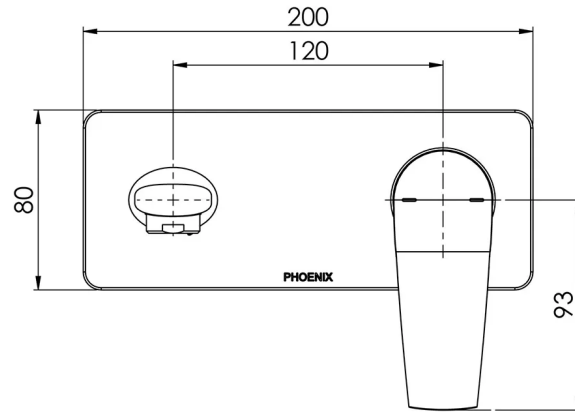

ARLO

ARLO WALL BASIN / BATH MIXER SET 200MM TRIM KIT ONLY

SPECIFICATIONS

AVAILABLE IN

151-7812-00
Chrome

151-7812-40
Brushed Nickel

151-7812-10
Matte Black

151-7812-12
Brushed Gold

Please visit <https://www.phoenixtapware.com.au/warranty> to view the full warranty

While we aim to ensure the specifications shown are correct at time of printing, Phoenix Tapware reserves the right to make modifications without prior notice. Always use the physical product measurements for mark-ups and roughing-in as the line drawing shown may differ from the actual product over time. All measurements are shown in millimetres. Colours may vary from image shown.