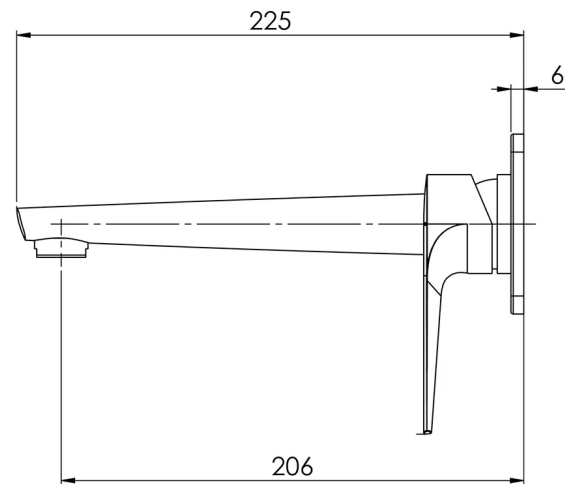

ARLO

ARLO WALL BASIN / BATH MIXER SET 200MM TRIM KIT ONLY

SPECIFICATIONS

AVAILABLE IN

151-7812-00
Chrome

151-7812-40
Brushed Nickel

151-7812-10
Matte Black

151-7812-12
Brushed Gold

Please visit <https://www.phoenixtapware.com.au/warranty> to view the full warranty

While we aim to ensure the specifications shown are correct at time of printing, Phoenix Tapware reserves the right to make modifications without prior notice. Always use the physical product measurements for mark-ups and roughing-in as the line drawing shown may differ from the actual product over time. All measurements are shown in millimetres. Colours may vary from image shown.