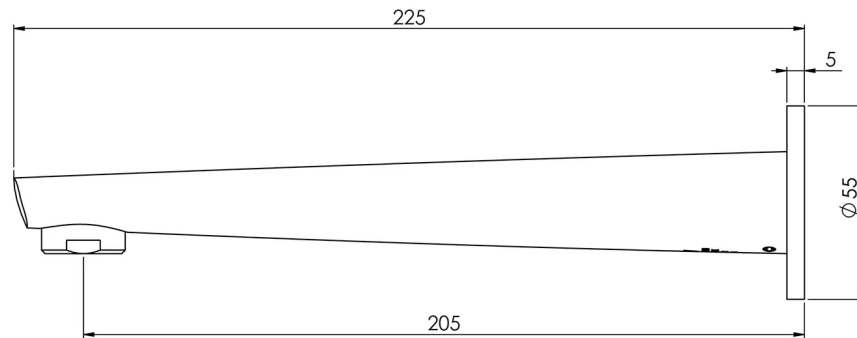

ARLO

ARLO WALL BATH OUTLET 200MM

SPECIFICATIONS

AVAILABLE IN

151-7620-00
Chrome

151-7620-40
Brushed Nickel

151-7620-10
Matte Black

151-7620-12
Brushed Gold

Please visit <https://www.phoenixtapware.com.au/warranty> to view the full warranty

While we aim to ensure the specifications shown are correct at time of printing, Phoenix Tapware reserves the right to make modifications without prior notice. Always use the physical product measurements for mark-ups and roughing-in as the line drawing shown may differ from the actual product over time. All measurements are shown in millimetres. Colours may vary from image shown.